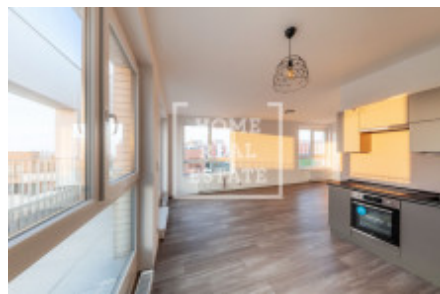

Sale flat 3+kk, 72 m² - Františka Jansy, Dolní Měcholupy

ID	36505	Offer	Sale
Group	3+kk	Furnished	Partially furnished
Location	Františka Jansy	Ownership	Personal
Usable area	72 m ²	Balcony	Balcony
Floor	5 - Floor	City	Prague
District	Dolní Měcholupy	City district	Dolní Měcholupy
Status	Realized		