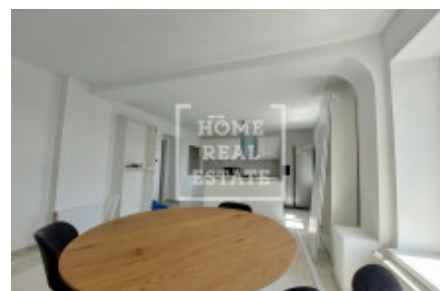

HOME
REAL
ESTATE

Sale house family, 120 m² - Podle lomu, Třebonice

ID	36496	Offer	Sale
Group	Family	Location	Podle lomu
Usable area	120 m²	Floor	0 - Floor
City	Prague	District	Třebonice
City district	Třebonice	Status	Realized