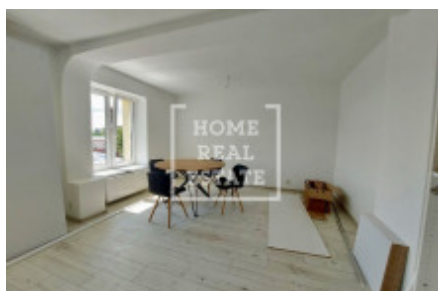

HOME
REAL
ESTATE

Sale house family, 120 m² - Podle lomu, Třebonice

ID	36496	Offer	Sale
Group	Family	Location	Podle lomu
Usable area	120 m²	Floor	0 - Floor
City	Prague	District	Třebonice
City district	Třebonice	Status	Realized