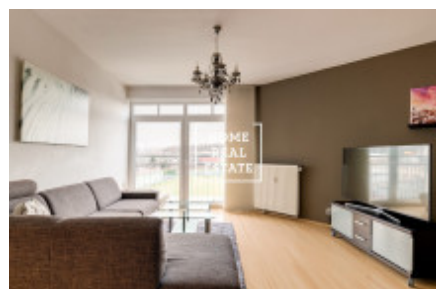

HOME
REAL
ESTATE

Rent flat 2+kk, 70 m² - Přípotoční, Vršovice

ID	36479	Offer	Rental
Group	2+kk	Furnished	Furnished
Location	Přípotoční	Ownership	Personal
Usable area	70 m ²	Floor	5 - Floor
City	Prague	District	Vršovice
City district	Vršovice	Status	Realized