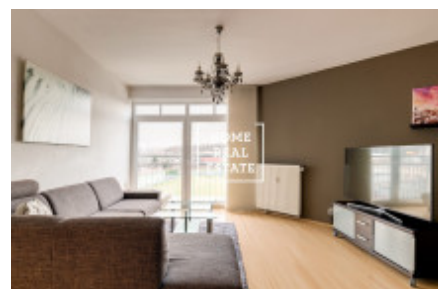

HOME
REAL
ESTATE

Rent flat 2+kk, 70 m² - Přípotoční, Vršovice

ID	36479	Offer	Rental
Group	2+kk	Furnished	Furnished
Location	Přípotoční	Ownership	Personal
Usable area	70 m ²	Floor	5 - Floor
City	Prague	District	Vršovice
City district	Vršovice	Status	Realized