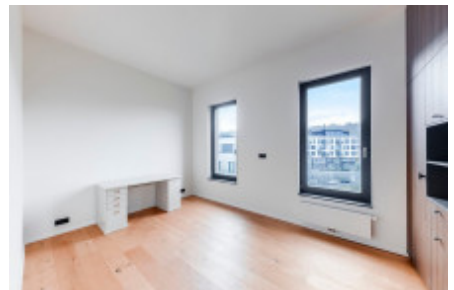

Rent flat 2+kk, 71 m² - Grafická, Smíchov

ID	36475	Offer	Rental
Group	2+kk	Furnished	Furnished
Location	Grafická	Ownership	Personal
Usable area	71 m ²	Balcony	Balcony
Floor	7 - Floor	City	Prague
District	Smíchov	City district	Smíchov
Status	Realized		