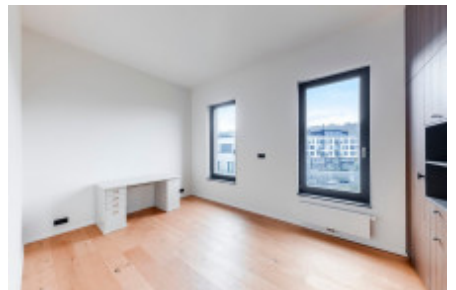

Rent flat 2+kk, 71 m² - Grafická, Smíchov

ID	36475	Offer	Rental
Group	2+kk	Furnished	Furnished
Location	Grafická	Ownership	Personal
Usable area	71 m ²	Balcony	Balcony
Floor	7 - Floor	City	Prague
District	Smíchov	City district	Smíchov
Status	Realized		