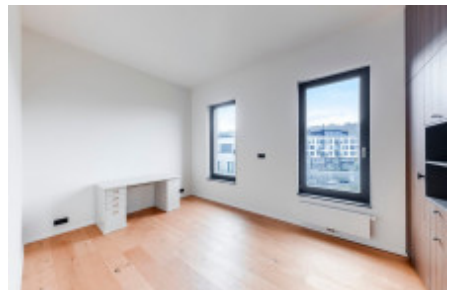

Rent flat 2+kk, 71 m² - Grafická, Smíchov

ID	36475	Offer	Rental
Group	2+kk	Furnished	Furnished
Location	Grafická	Ownership	Personal
Usable area	71 m ²	Balcony	Balcony
Floor	7 - Floor	City	Prague
District	Smíchov	City district	Smíchov
Status	Realized		