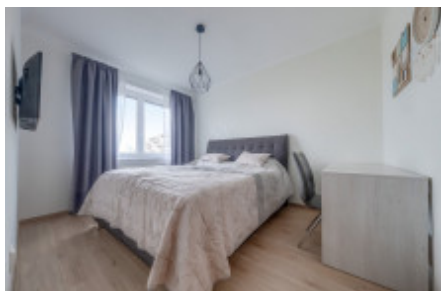

Rent flat 3+kk, 65 m2 - Padovská, Horní Měcholupy

ID	36474	Offer	Rental
Group	3+kk	Furnished	Furnished
Location	Padovská	Ownership	Personal
Usable area	65 m ²	Floor	2 - Floor
City	Prague	District	Horní Měcholupy
City district	Horní Měcholupy	Status	Realized