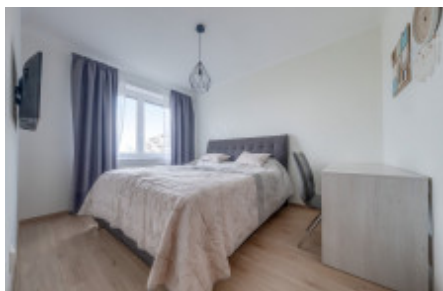

# Rent flat 3+kk, 65 m<sup>2</sup> - Padovská, Horní Měcholupy

ID	<a href="#">36474</a>	Offer	Rental
Group	3+kk	Furnished	Furnished
Location	Padovská	Ownership	Personal
Usable area	65 m <sup>2</sup>	Floor	2 - Floor
City	<a href="#">Prague</a>	District	<a href="#">Horní Měcholupy</a>
City district	<a href="#">Horní Měcholupy</a>	Status	Realized