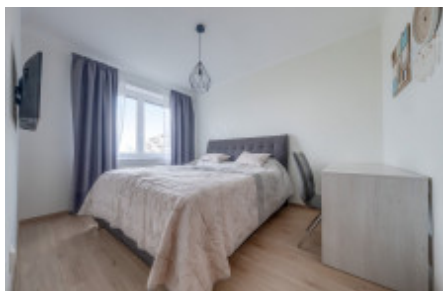

Rent flat 3+kk, 65 m2 - Padovská, Horní Měcholupy

ID	36474	Offer	Rental
Group	3+kk	Furnished	Furnished
Location	Padovská	Ownership	Personal
Usable area	65 m ²	Floor	2 - Floor
City	Prague	District	Horní Měcholupy
City district	Horní Měcholupy	Status	Realized