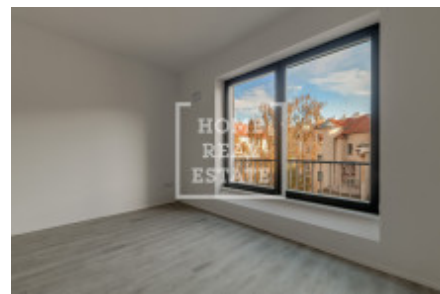

Sale flat 1+kk, 36 m² - Pod Barvířkou, Smíchov

ID	36473	Offer	Sale
Group	1+kk	Furnished	Furnished
Location	Pod Barvířkou	Ownership	Personal
Usable area	36 m ²	Floor	4 - Floor
City	Prague	District	Smíchov
City district	Smíchov	Status	Realized