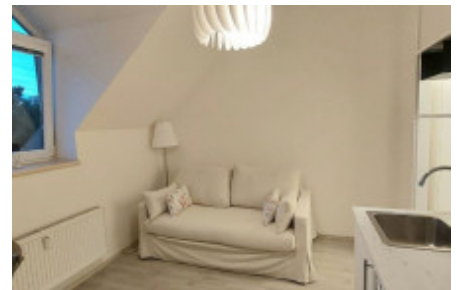

## Rent flat 1+kk, 17 m<sup>2</sup> - Prosecká, Prosek

ID	<a href="#">36470</a>	Offer	Rental
Group	1+kk	Furnished	Furnished
Location	Prosecká	Ownership	Personal
Usable area	17 m <sup>2</sup>	Floor	3 - Floor
City	<a href="#">Prague</a>	District	<a href="#">Prosek</a>
City district	<a href="#">Libeň</a>	Status	Realized