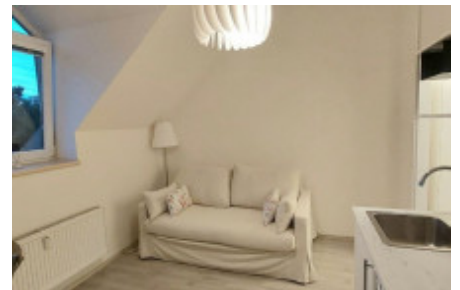

Rent flat 1+kk, 17 m² - Prosecká, Prosek

| | | | |
|---------------|------------------------|-----------|------------------------|
| ID | 36470 | Offer | Rental |
| Group | 1+kk | Furnished | Furnished |
| Location | Prosecká | Ownership | Personal |
| Usable area | 17 m ² | Floor | 3 - Floor |
| City | Prague | District | Prosek |
| City district | Libeň | Status | Realized |