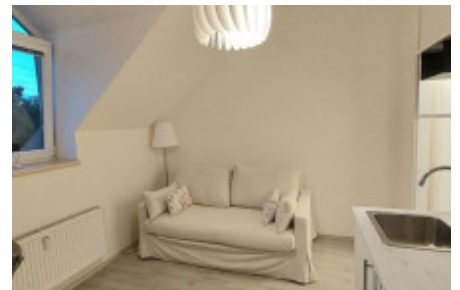

## Rent flat 1+kk, 17 m<sup>2</sup> - Prosecká, Prosek

ID	<a href="#">36470</a>	Offer	Rental
Group	1+kk	Furnished	Furnished
Location	Prosecká	Ownership	Personal
Usable area	17 m <sup>2</sup>	Floor	3 - Floor
City	<a href="#">Prague</a>	District	<a href="#">Prosek</a>
City district	<a href="#">Libeň</a>	Status	Realized