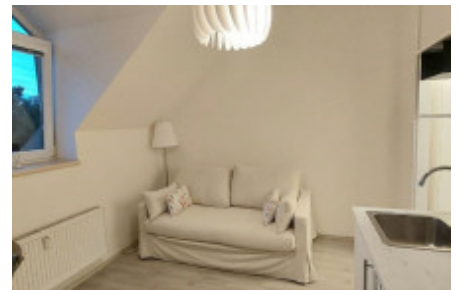

Rent flat 1+kk, 17 m² - Prosecká, Prosek

ID	36470	Offer	Rental
Group	1+kk	Furnished	Furnished
Location	Prosecká	Ownership	Personal
Usable area	17 m ²	Floor	3 - Floor
City	Prague	District	Prosek
City district	Libeň	Status	Realized