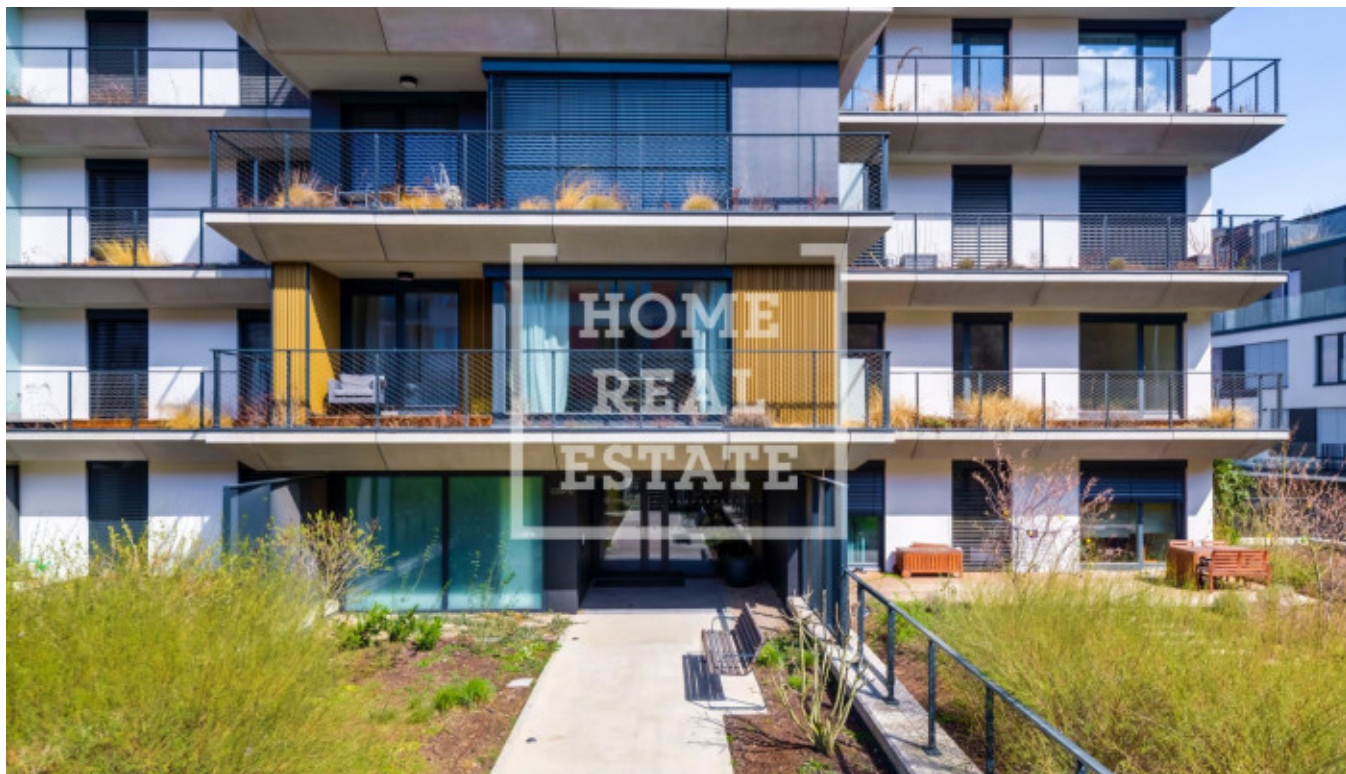

# Sale commercial business premises, 141 m<sup>2</sup> - Na pomezí, Košíře

ID	<a href="#">36466</a>	Offer	Sale
Group	Business premises	Furnished	Furnished
Location	Na pomezí	Usable area	141 m <sup>2</sup>
Floor	1 - Floor	City	<a href="#">Prague</a>
District	<a href="#">Košíře</a>	City district	<a href="#">Jinonice</a>
Status	Realized		