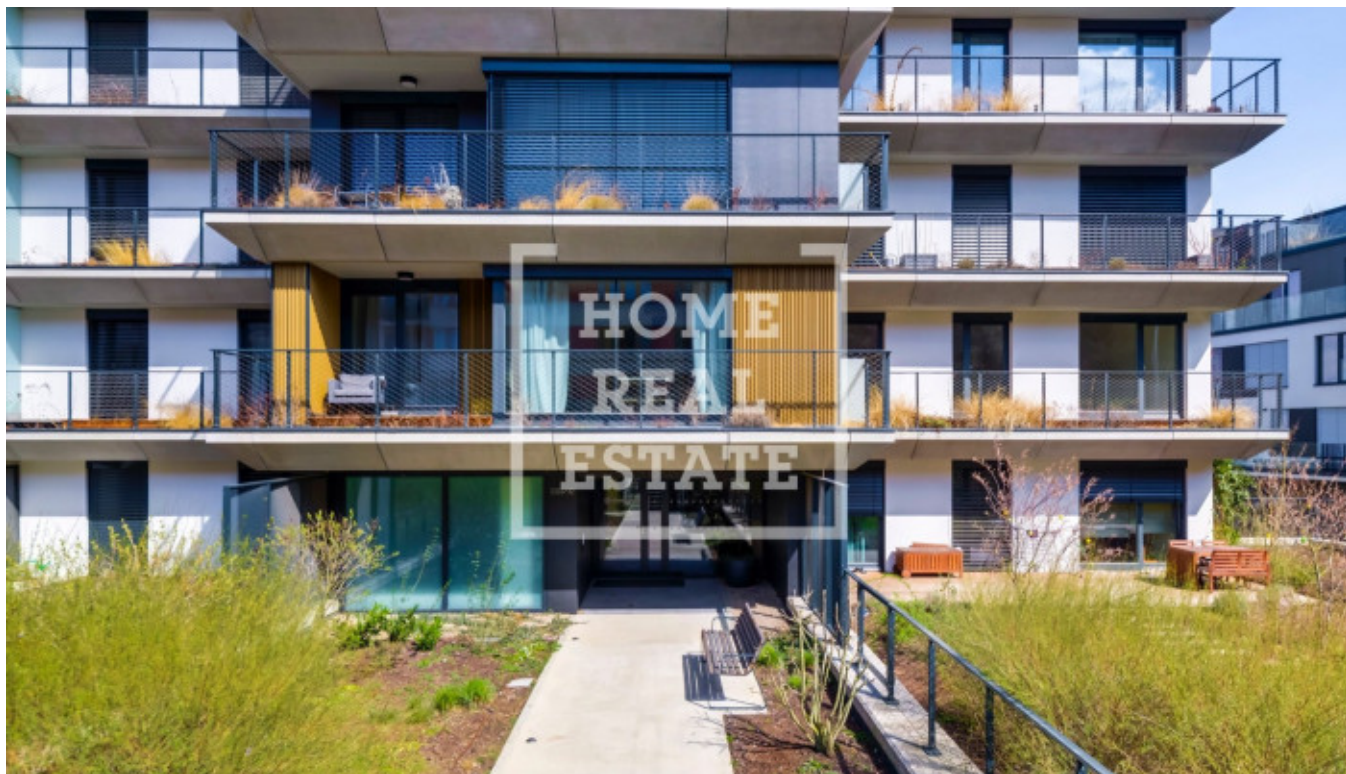

Sale commercial business premises, 141 m² - Na pomezí, Košíře

ID	36466	Offer	Sale
Group	Business premises	Furnished	Furnished
Location	Na pomezí	Usable area	141 m ²
Floor	1 - Floor	City	Prague
District	Košíře	City district	Jinonice
Status	Realized		