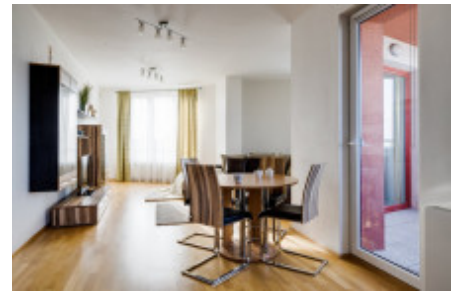

Rent flat 3+kk, 93 m2 - Tlumačovská, Stodůlky

ID	36455	Offer	Rental
Group	3+kk	Furnished	Furnished
Location	Tlumačovská	Ownership	Personal
Usable area	93 m ²	Balcony	Balcony
Floor	3 - Floor	City	Prague
District	Stodůlky	City district	Stodůlky
Status	Realized		