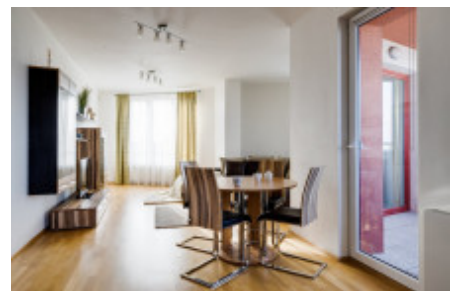

Rent flat 3+kk, 93 m2 - Tlumačovská, Stodůlky

ID	36455	Offer	Rental
Group	3+kk	Furnished	Furnished
Location	Tlumačovská	Ownership	Personal
Usable area	93 m ²	Balcony	Balcony
Floor	3 - Floor	City	Prague
District	Stodůlky	City district	Stodůlky
Status	Realized		