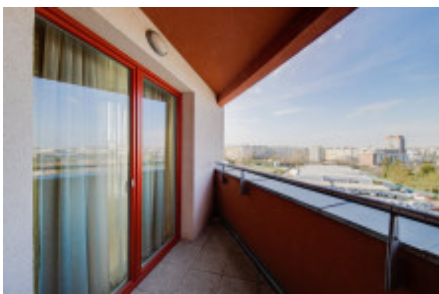

Rent flat 3+kk, 93 m² - Tlumačovská, Stodůlky

ID	36455	Offer	Rental
Group	3+kk	Furnished	Furnished
Location	Tlumačovská	Ownership	Personal
Usable area	93 m ²	Balcony	Balcony
Floor	3 - Floor	City	Prague
District	Stodůlky	City district	Stodůlky
Status	Realized		