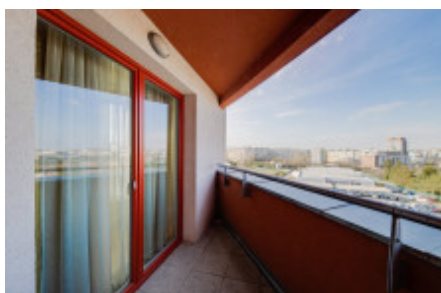

Rent flat 3+kk, 93 m² - Tlumačovská, Stodůlky

ID	36455	Offer	Rental
Group	3+kk	Furnished	Furnished
Location	Tlumačovská	Ownership	Personal
Usable area	93 m ²	Balcony	Balcony
Floor	3 - Floor	City	Prague
District	Stodůlky	City district	Stodůlky
Status	Realized		