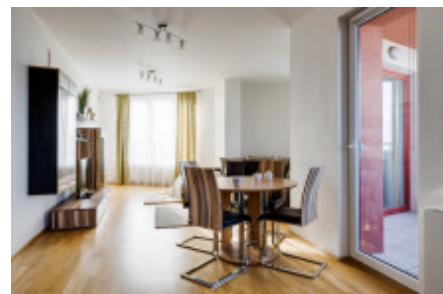

Rent flat 3+kk, 93 m² - Tlumačovská, Stodůlky

ID	36455	Offer	Rental
Group	3+kk	Furnished	Furnished
Location	Tlumačovská	Ownership	Personal
Usable area	93 m ²	Balcony	Balcony
Floor	3 - Floor	City	Prague
District	Stodůlky	City district	Stodůlky
Status	Realized		