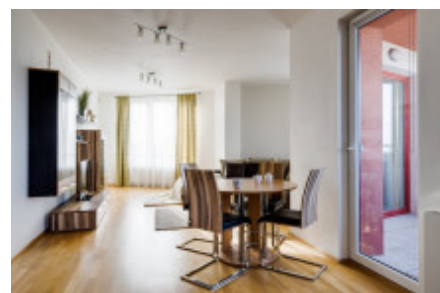

Rent flat 3+kk, 93 m² - Tlumačovská, Stodůlky

ID	36455	Offer	Rental
Group	3+kk	Furnished	Furnished
Location	Tlumačovská	Ownership	Personal
Usable area	93 m ²	Balcony	Balcony
Floor	3 - Floor	City	Prague
District	Stodůlky	City district	Stodůlky
Status	Realized		