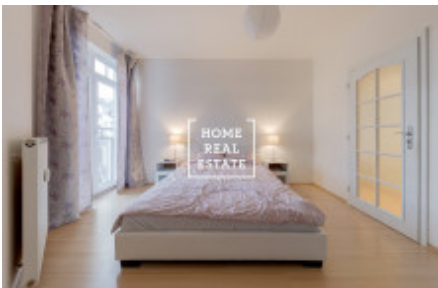

Rent flat 2+kk, 70 m² - Přípotoční, Vršovice

ID	36454	Offer	Rental
Group	2+kk	Furnished	Furnished
Location	Přípotoční	Ownership	Personal
Usable area	70 m ²	City	Prague
District	Vršovice	City district	Vršovice
Status	Realized		