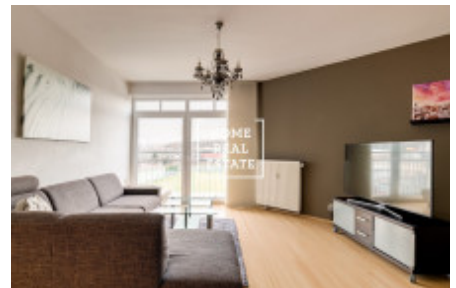

Rent flat 2+kk, 70 m² - Přípotoční, Vršovice

ID	36454	Offer	Rental
Group	2+kk	Furnished	Furnished
Location	Přípotoční	Ownership	Personal
Usable area	70 m ²	City	Prague
District	Vršovice	City district	Vršovice
Status	Realized		