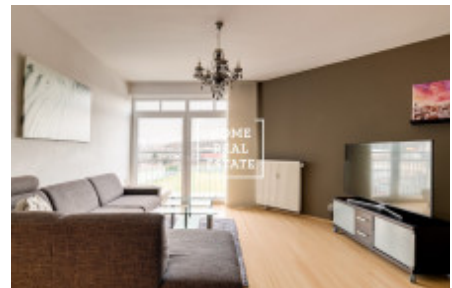

Rent flat 2+kk, 70 m² - Přípotoční, Vršovice

ID	36454	Offer	Rental
Group	2+kk	Furnished	Furnished
Location	Přípotoční	Ownership	Personal
Usable area	70 m ²	City	Prague
District	Vršovice	City district	Vršovice
Status	Realized		