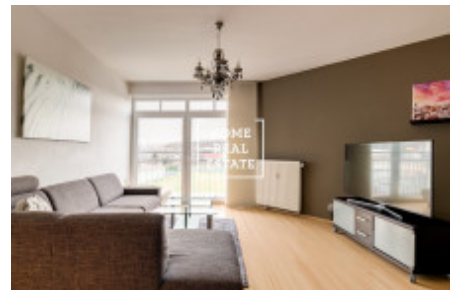

Rent flat 2+kk, 70 m² - Přípotoční, Vršovice

ID	36454	Offer	Rental
Group	2+kk	Furnished	Furnished
Location	Přípotoční	Ownership	Personal
Usable area	70 m ²	City	Prague
District	Vršovice	City district	Vršovice
Status	Realized		