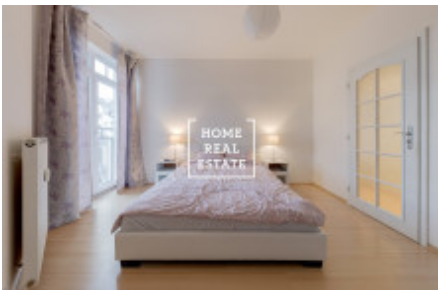

Rent flat 2+kk, 70 m² - Přípotoční, Vršovice

ID	36454	Offer	Rental
Group	2+kk	Furnished	Furnished
Location	Přípotoční	Ownership	Personal
Usable area	70 m ²	City	Prague
District	Vršovice	City district	Vršovice
Status	Realized		