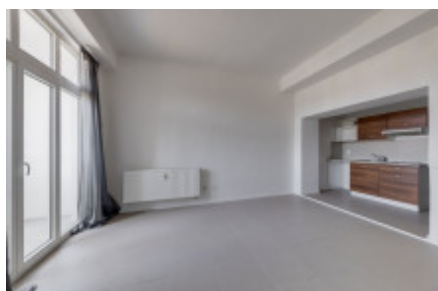

Rent flat 1+kk, 26 m² - Slovanského bratrství, Pelhřimov

| | | | |
|-------------|---------------------------|---------------|---------------------------|
| ID | 36441 | Offer | Rental |
| Group | 1+kk | Furnished | Partially furnished |
| Location | Slovanského bratrství | Ownership | Personal |
| Usable area | 26 m ² | Balcony | Balcony |
| Floor | 5 - Floor | City | Pelhřimov |
| District | Pelhřimov | City district | Pelhřimov |
| Status | Realized | | |