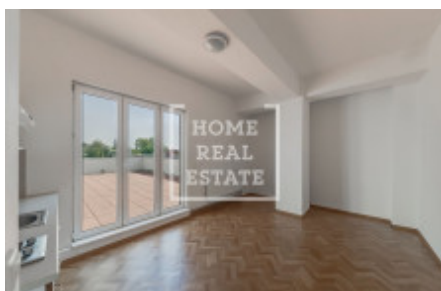

## Rent flat 1+kk, 30 m<sup>2</sup> - Slovanského bratrství, Pelhřimov

|             |                           |               |                           |
|-------------|---------------------------|---------------|---------------------------|
| ID          | <a href="#">36426</a>     | Offer         | Rental                    |
| Group       | 1+kk                      | Furnished     | Partially furnished       |
| Location    | Slovanského bratrství     | Ownership     | Personal                  |
| Usable area | 30 m <sup>2</sup>         | Balcony       | Balcony                   |
| Floor       | 5 - Floor                 | City          | <a href="#">Pelhřimov</a> |
| District    | <a href="#">Pelhřimov</a> | City district | <a href="#">Pelhřimov</a> |
| Status      | Realized                  |               |                           |