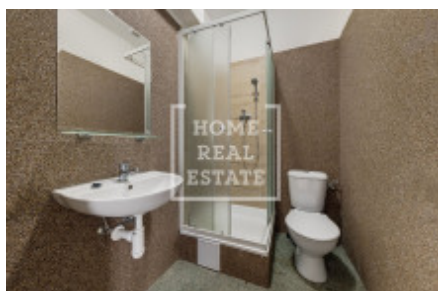

## Rent flat 1+kk, 30 m<sup>2</sup> - Slovanského bratrství, Pelhřimov

|             |                           |               |                           |
|-------------|---------------------------|---------------|---------------------------|
| ID          | <a href="#">36426</a>     | Offer         | Rental                    |
| Group       | 1+kk                      | Furnished     | Partially furnished       |
| Location    | Slovanského bratrství     | Ownership     | Personal                  |
| Usable area | 30 m <sup>2</sup>         | Balcony       | Balcony                   |
| Floor       | 5 - Floor                 | City          | <a href="#">Pelhřimov</a> |
| District    | <a href="#">Pelhřimov</a> | City district | <a href="#">Pelhřimov</a> |
| Status      | Realized                  |               |                           |