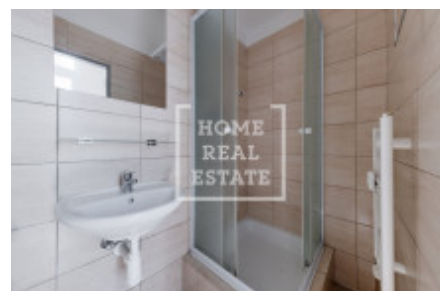

## Rent flat 1+kk, 30 m<sup>2</sup> - Slovanského bratrství, Pelhřimov

|             |                           |               |                           |
|-------------|---------------------------|---------------|---------------------------|
| ID          | <a href="#">36426</a>     | Offer         | Rental                    |
| Group       | 1+kk                      | Furnished     | Partially furnished       |
| Location    | Slovanského bratrství     | Ownership     | Personal                  |
| Usable area | 30 m <sup>2</sup>         | Balcony       | Balcony                   |
| Floor       | 5 - Floor                 | City          | <a href="#">Pelhřimov</a> |
| District    | <a href="#">Pelhřimov</a> | City district | <a href="#">Pelhřimov</a> |
| Status      | Realized                  |               |                           |