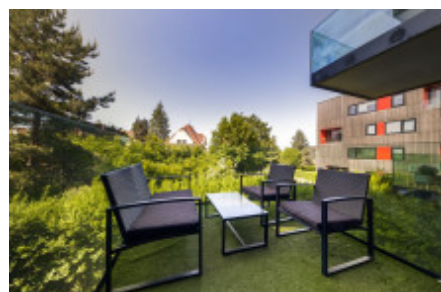

Rent flat 4+kk, 139 m² - Nobelova, Vokovice

ID	36425	Offer	Rental
Group	4+kk	Furnished	Furnished
Location	Nobelova	Ownership	Personal
Usable area	139 m ²	Balcony	Balcony
Floor	2 - Floor	City	Prague
District	Vokovice	City district	Vokovice
Status	Realized		