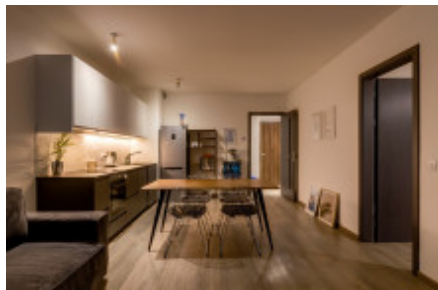

Rent flat 2+kk, 70 m² - Naskové, Košíře

ID	36421	Offer	Rental
Group	2+kk	Furnished	Furnished
Location	Naskové	Ownership	Personal
Usable area	70 m ²	Balcony	Balcony
Floor	1 - Floor	City	Prague
District	Košíře	City district	Košíře
Status	Realized		