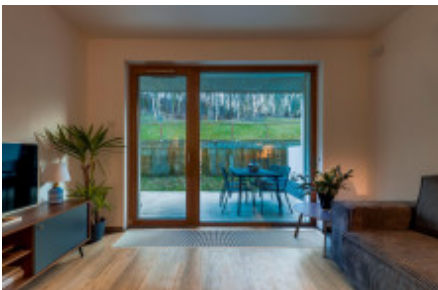

Rent flat 2+kk, 70 m² - Naskové, Košíře

ID	36421	Offer	Rental
Group	2+kk	Furnished	Furnished
Location	Naskové	Ownership	Personal
Usable area	70 m ²	Balcony	Balcony
Floor	1 - Floor	City	Prague
District	Košíře	City district	Košíře
Status	Realized		