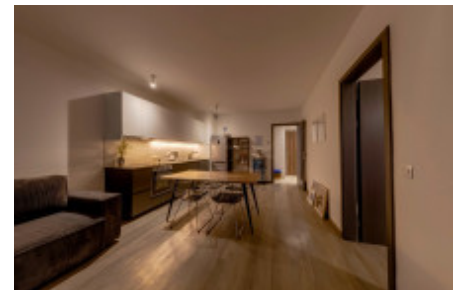

Rent flat 2+kk, 70 m² - Naskové, Košíře

ID	36421	Offer	Rental
Group	2+kk	Furnished	Furnished
Location	Naskové	Ownership	Personal
Usable area	70 m ²	Balcony	Balcony
Floor	1 - Floor	City	Prague
District	Košíře	City district	Košíře
Status	Realized		