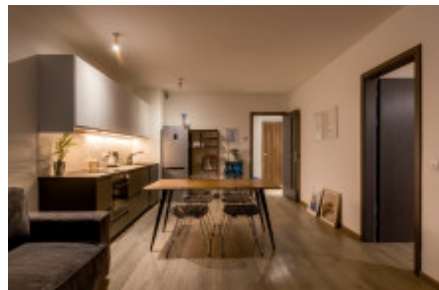

Rent flat 2+kk, 70 m² - Naskové, Košíře

ID	36421	Offer	Rental
Group	2+kk	Furnished	Furnished
Location	Naskové	Ownership	Personal
Usable area	70 m ²	Balcony	Balcony
Floor	1 - Floor	City	Prague
District	Košíře	City district	Košíře
Status	Realized		