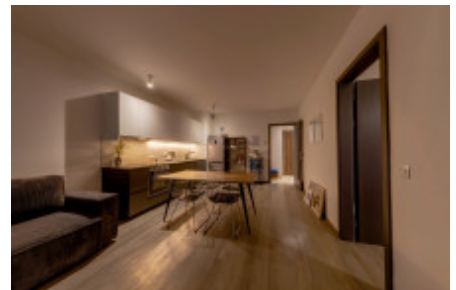

Rent flat 2+kk, 70 m² - Naskové, Košíře

ID	36421	Offer	Rental
Group	2+kk	Furnished	Furnished
Location	Naskové	Ownership	Personal
Usable area	70 m ²	Balcony	Balcony
Floor	1 - Floor	City	Prague
District	Košíře	City district	Košíře
Status	Realized		