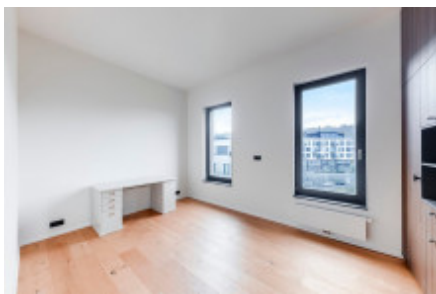

Rent commercial offices, 71 m2 - Grafická, Smíchov

ID	36417	Offer	Rental
Group	Offices	Location	Grafická
Usable area	71 m ²	Floor	7 - Floor
City	Prague	District	Smíchov
City district	Smíchov	Status	Realized