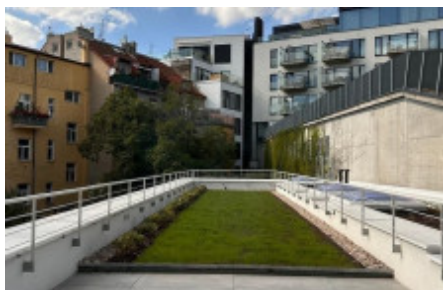

Rent flat 4+kk, 140 m² - Grafická, Smíchov

ID	36416	Offer	Rental
Group	4+kk	Furnished	Furnished
Location	Grafická	Ownership	Personal
Usable area	140 m ²	Balcony	Balcony
Floor	4 - Floor	City	Prague
District	Smíchov	City district	Smíchov
Status	Realized		