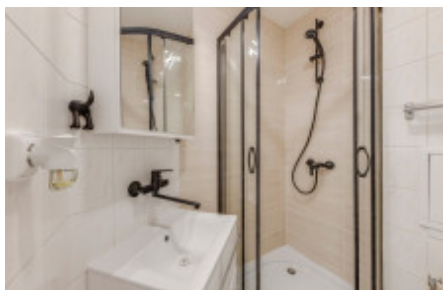

Rent flat 1+kk, 15 m² - Prosecká, Prosek

| | | | |
|---------------|------------------------|-----------|------------------------|
| ID | 36415 | Offer | Rental |
| Group | 1+kk | Furnished | Furnished |
| Location | Prosecká | Ownership | Personal |
| Usable area | 15 m ² | Floor | 2 - Floor |
| City | Prague | District | Prosek |
| City district | Libeň | Status | Realized |