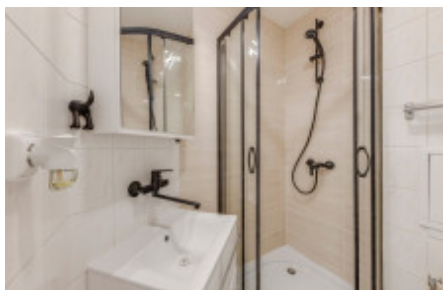

Rent flat 1+kk, 15 m² - Prosecká, Prosek

ID	36415	Offer	Rental
Group	1+kk	Furnished	Furnished
Location	Prosecká	Ownership	Personal
Usable area	15 m ²	Floor	2 - Floor
City	Prague	District	Prosek
City district	Libeň	Status	Realized