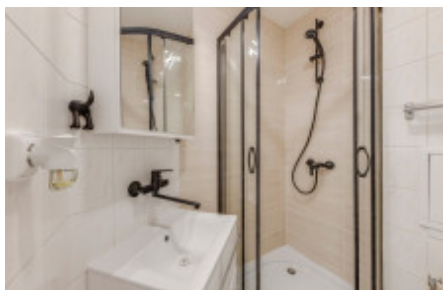

## Rent flat 1+kk, 15 m<sup>2</sup> - Prosecká, Prosek

ID	<a href="#">36415</a>	Offer	Rental
Group	1+kk	Furnished	Furnished
Location	Prosecká	Ownership	Personal
Usable area	15 m <sup>2</sup>	Floor	2 - Floor
City	<a href="#">Prague</a>	District	<a href="#">Prosek</a>
City district	<a href="#">Libeň</a>	Status	Realized