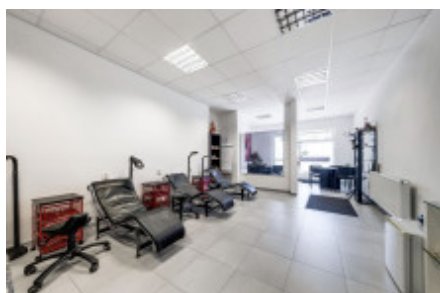

HOME
REAL
ESTATE

Sale commercial business premises, 57 m² - Tvrdonická, Zličín

ID	36412	Offer	Sale
Group	Business premises	Furnished	Partially furnished
Location	Tvrdonická	Usable area	57 m ²
Floor	0 - Floor	City	Prague
District	Zličín	City district	Zličín
Status	Realized		