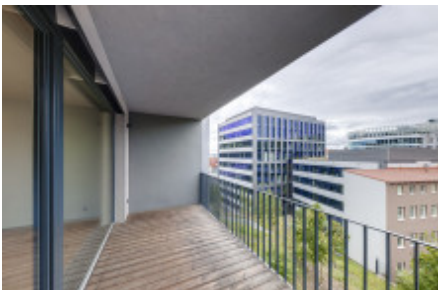

Rent flat 3+kk, 78 m² - Grafická, Smíchov

ID	36380	Offer	Rental
Group	3+kk	Furnished	Partially furnished
Location	Grafická	Ownership	Personal
Usable area	78 m ²	Balcony	Balcony
Floor	2 - Floor	City	Prague
District	Smíchov	City district	Smíchov
Status	Realized		