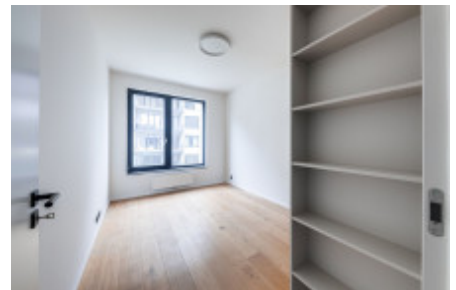

HOME
REAL
ESTATE

Rent flat 3+kk, 78 m² - Grafická, Smíchov

ID	36380	Offer	Rental
Group	3+kk	Furnished	Partially furnished
Location	Grafická	Ownership	Personal
Usable area	78 m ²	Balcony	Balcony
Floor	2 - Floor	City	Prague
District	Smíchov	City district	Smíchov
Status	Realized		