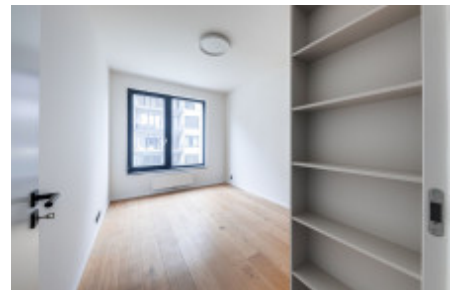

Rent flat 3+kk, 78 m² - Grafická, Smíchov

ID	36380	Offer	Rental
Group	3+kk	Furnished	Partially furnished
Location	Grafická	Ownership	Personal
Usable area	78 m ²	Balcony	Balcony
Floor	2 - Floor	City	Prague
District	Smíchov	City district	Smíchov
Status	Realized		