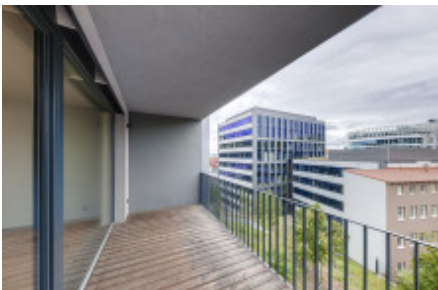

HOME
REAL
ESTATE

Rent flat 3+kk, 78 m² - Grafická, Smíchov

ID	36380	Offer	Rental
Group	3+kk	Furnished	Partially furnished
Location	Grafická	Ownership	Personal
Usable area	78 m ²	Balcony	Balcony
Floor	2 - Floor	City	Prague
District	Smíchov	City district	Smíchov
Status	Realized		