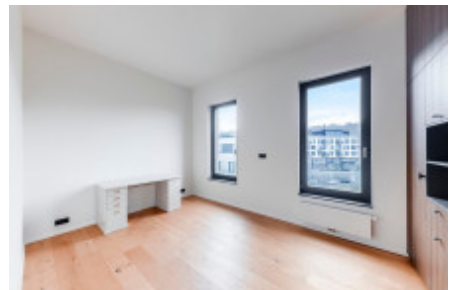

Rent flat 2+kk, 71 m² - Grafická, Smíchov

ID	36379	Offer	Rental
Group	2+kk	Furnished	Partially furnished
Location	Grafická	Ownership	Personal
Usable area	71 m ²	Balcony	Balcony
Floor	7 - Floor	City	Prague
District	Smíchov	City district	Smíchov
Status	Realized		