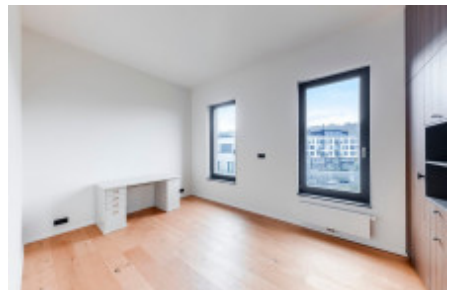

Rent flat 2+kk, 71 m² - Grafická, Smíchov

ID	36379	Offer	Rental
Group	2+kk	Furnished	Partially furnished
Location	Grafická	Ownership	Personal
Usable area	71 m ²	Balcony	Balcony
Floor	7 - Floor	City	Prague
District	Smíchov	City district	Smíchov
Status	Realized		