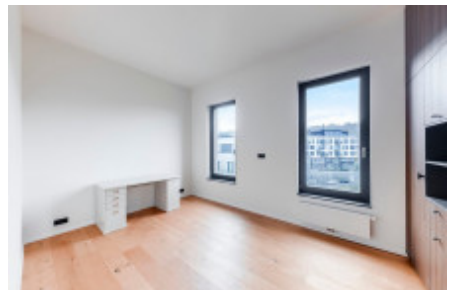

Rent flat 2+kk, 71 m² - Grafická, Smíchov

ID	36379	Offer	Rental
Group	2+kk	Furnished	Partially furnished
Location	Grafická	Ownership	Personal
Usable area	71 m ²	Balcony	Balcony
Floor	7 - Floor	City	Prague
District	Smíchov	City district	Smíchov
Status	Realized		