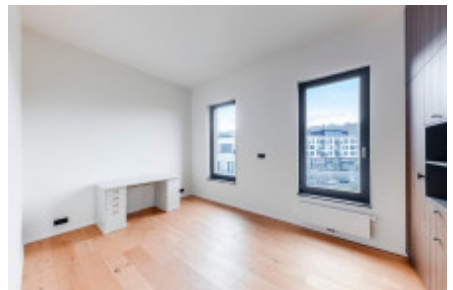

## Rent flat 2+kk, 71 m<sup>2</sup> - Grafická, Smíchov

ID	<a href="#">36379</a>	Offer	Rental
Group	2+kk	Furnished	Partially furnished
Location	Grafická	Ownership	Personal
Usable area	71 m <sup>2</sup>	Balcony	Balcony
Floor	7 - Floor	City	<a href="#">Prague</a>
District	<a href="#">Smíchov</a>	City district	<a href="#">Smíchov</a>
Status	Realized		