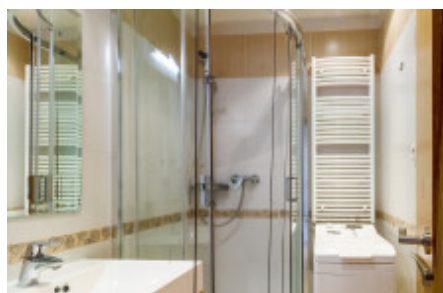

Sale flat 1+kk, 25 m² - Tlumačovská, Stodůlky

ID	36378	Offer	Sale
Group	1+kk	Furnished	Furnished
Location	Tlumačovská	Ownership	Personal
Usable area	25 m ²	Floor	1 - Floor
City	Prague	District	Stodůlky
City district	Stodůlky	Status	Realized