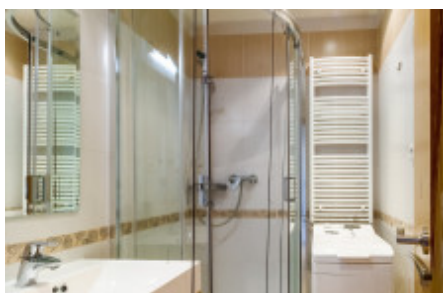

Sale flat 1+kk, 25 m² - Tlumačovská, Stodůlky

ID	36378	Offer	Sale
Group	1+kk	Furnished	Furnished
Location	Tlumačovská	Ownership	Personal
Usable area	25 m ²	Floor	1 - Floor
City	Prague	District	Stodůlky
City district	Stodůlky	Status	Realized