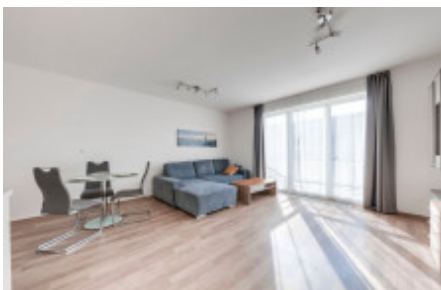

Sale flat 3+kk, 78 m2 - Toufarova, Stodůlky