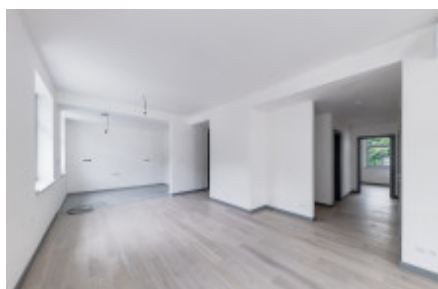

Sale flat 4+1, 110 m² - Prosecká, Libeň

ID	36372	Offer	Sale
Group	4+1	Furnished	unfurnished
Location	Prosecká	Ownership	Personal
Usable area	110 m ²	Floor	3 - Floor
City	Prague	District	Libeň
City district	Libeň	Status	Realized