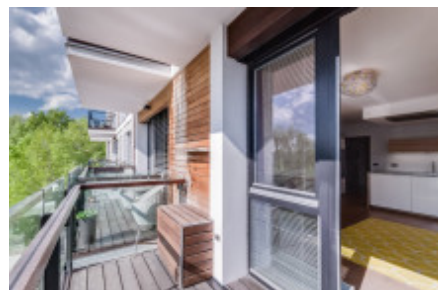

Rent flat 3+kk, 90 m² - Voctářova, Libeň

ID	36364	Offer	Rental
Group	3+kk	Furnished	Furnished
Location	Voctářova	Ownership	Personal
Usable area	90 m ²	Balcony	Balcony
Floor	2 - Floor	City	Prague
District	Libeň	City district	Libeň
Status	Realized		