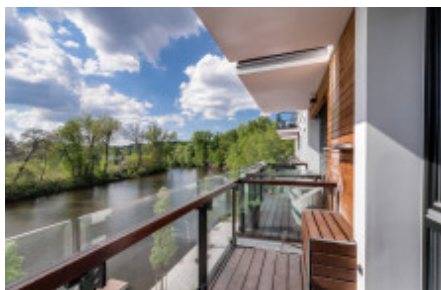

Rent flat 3+kk, 90 m² - Voctářova, Libeň

ID	36364	Offer	Rental
Group	3+kk	Furnished	Furnished
Location	Voctářova	Ownership	Personal
Usable area	90 m ²	Balcony	Balcony
Floor	2 - Floor	City	Prague
District	Libeň	City district	Libeň
Status	Realized		