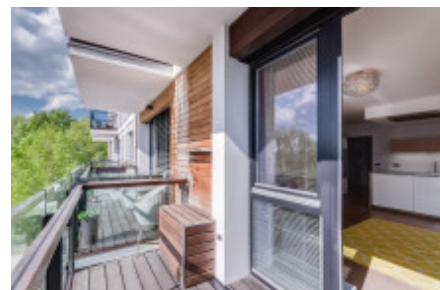

Rent flat 3+kk, 90 m² - Voctářova, Libeň

ID	36364	Offer	Rental
Group	3+kk	Furnished	Furnished
Location	Voctářova	Ownership	Personal
Usable area	90 m ²	Balcony	Balcony
Floor	2 - Floor	City	Prague
District	Libeň	City district	Libeň
Status	Realized		