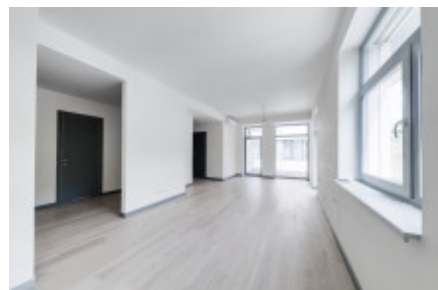

Sale flat 4+1, 110 m² - Prosecká, Libeň

ID	36356	Offer	Sale
Group	4+1	Furnished	unfurnished
Location	Prosecká	Ownership	Personal
Usable area	110 m ²	Floor	3 - Floor
City	Prague	District	Libeň
City district	Libeň	Status	Realized