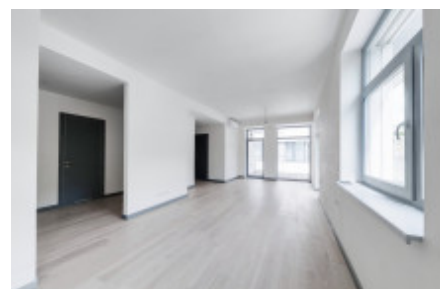

Sale flat 4+1, 110 m² - Prosecká, Libeň

ID	36356	Offer	Sale
Group	4+1	Furnished	unfurnished
Location	Prosecká	Ownership	Personal
Usable area	110 m ²	Floor	3 - Floor
City	Prague	District	Libeň
City district	Libeň	Status	Realized