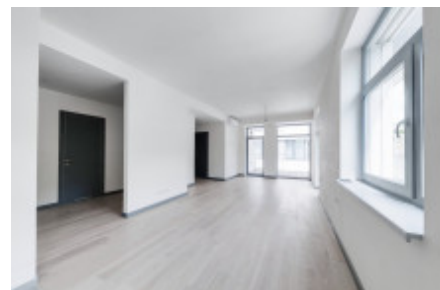

Sale flat 4+1, 110 m² - Prosecká, Libeň

ID	36356	Offer	Sale
Group	4+1	Furnished	unfurnished
Location	Prosecká	Ownership	Personal
Usable area	110 m ²	Floor	3 - Floor
City	Prague	District	Libeň
City district	Libeň	Status	Realized