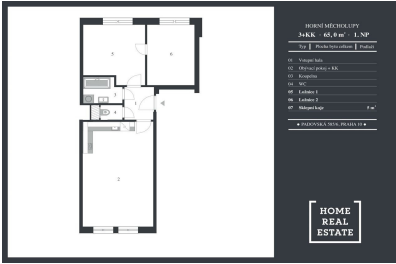

Sale flat 3+kk, 65 m2 - Padovská, Horní Měcholupy

**HOME
REAL
ESTATE**

ID	36350
Offer	Sale
Group	3+kk
Furnished	Furnished
Location	Padovská
Ownership	Personal
Usable area	65 m ²
Floor	2 - Floor
City	Prague
District	Horní Měcholupy
City district	Horní Měcholupy