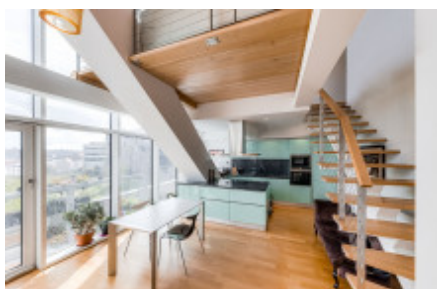

HOME
REAL
ESTATE

Sale flat 2+kk, 119 m² - Kobrova, Smíchov

| | | | |
|-------------|-------------------------|---------------|-------------------------|
| ID | 36342 | Offer | Sale |
| Group | 2+kk | Furnished | Furnished |
| Location | Kobrova | Ownership | Personal |
| Usable area | 119 m ² | Balcony | Balcony |
| Floor | 1 - Floor | City | Prague |
| District | Smíchov | City district | Smíchov |
| Status | Realized | | |