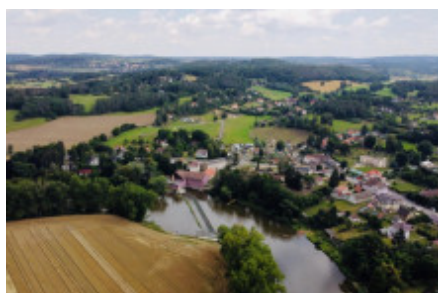

# Sale house farmhouse, 220 m2 - Benešovská, Městečko

ID	<a href="#">36333</a>	Offer	Sale
Group	Farmhouse	Furnished	unfurnished
Location	Benešovská	Usable area	220 m <sup>2</sup>
Floor	0 - Floor	City	<a href="#">Nespeky</a>
District	<a href="#">Městečko</a>	City district	<a href="#">Městečko</a>
Status	Realized		