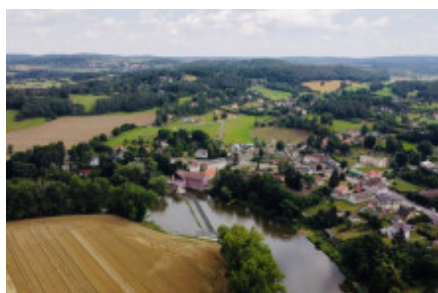

Sale house farmhouse, 220 m² - Benešovská, Městečko

ID	36333	Offer	Sale
Group	Farmhouse	Furnished	unfurnished
Location	Benešovská	Usable area	220 m ²
Floor	0 - Floor	City	Nespeky
District	Městečko	City district	Městečko
Status	Realized		