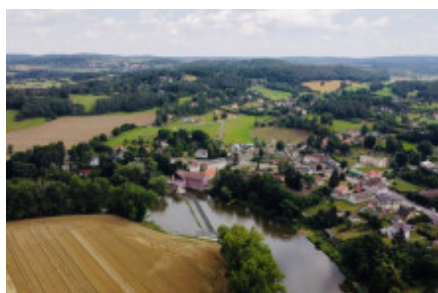

Sale house farmhouse, 220 m2 - Benešovská, Městečko

ID	36333	Offer	Sale
Group	Farmhouse	Furnished	unfurnished
Location	Benešovská	Usable area	220 m ²
Floor	0 - Floor	City	Nespeky
District	Městečko	City district	Městečko
Status	Realized		