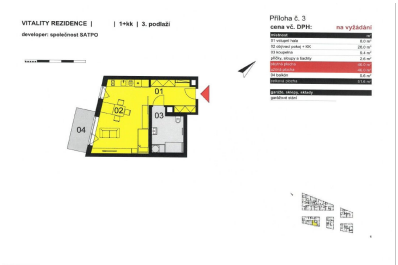

Sale flat 1+kk, 46 m2 - Kobrova, Smíchov

**HOME
REAL
ESTATE**

ID	36313
Offer	Sale
Group	1+kk
Location	Kobrova
Ownership	Personal
Usable area	46 m ²
Balcony	Balcony
Floor	3 - Floor
City	Prague
District	Smíchov
City district	Smíchov