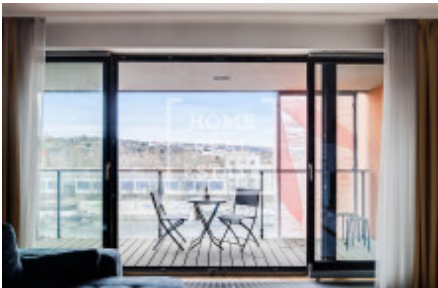

HOME
REAL
ESTATE

Sale flat 3+kk, 88 m² - V přístavu, Holešovice

ID	36275	Offer	Sale
Group	3+kk	Furnished	Furnished
Location	V přístavu	Ownership	Personal
Usable area	88 m ²	Floor	4 - Floor
City	Prague	District	Holešovice
City district	Holešovice	Status	Realized