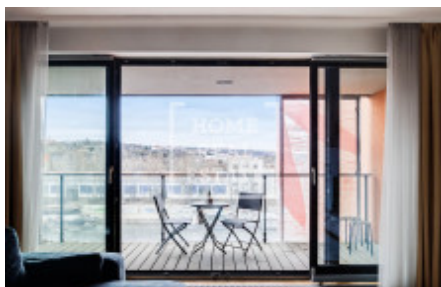

HOME
REAL
ESTATE

Sale flat 3+kk, 88 m² - V přístavu, Holešovice

ID	36275	Offer	Sale
Group	3+kk	Furnished	Furnished
Location	V přístavu	Ownership	Personal
Usable area	88 m ²	Floor	4 - Floor
City	Prague	District	Holešovice
City district	Holešovice	Status	Realized