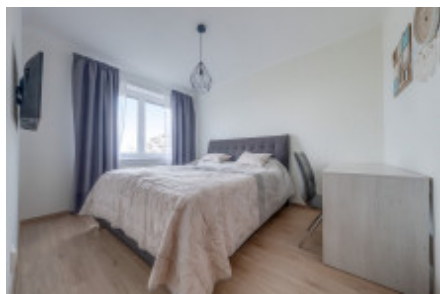

Sale flat 3+kk, 65 m² - Padovská, Horní Měcholupy

ID	36233	Offer	Sale
Group	3+kk	Furnished	Furnished
Location	Padovská	Ownership	Personal
Usable area	65 m ²	Floor	2 - Floor
City	Prague	District	Horní Měcholupy
City district	Horní Měcholupy	Status	Realized