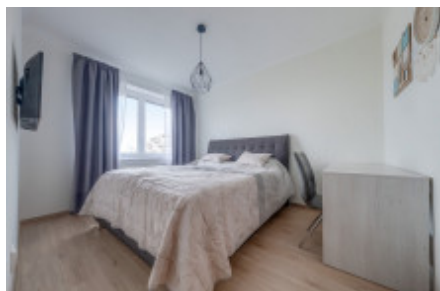

## Sale flat 3+kk, 65 m<sup>2</sup> - Padovská, Horní Měcholupy

ID	<a href="#">36233</a>	Offer	Sale
Group	3+kk	Furnished	Furnished
Location	Padovská	Ownership	Personal
Usable area	65 m <sup>2</sup>	Floor	2 - Floor
City	<a href="#">Prague</a>	District	<a href="#">Horní Měcholupy</a>
City district	<a href="#">Horní Měcholupy</a>	Status	Realized