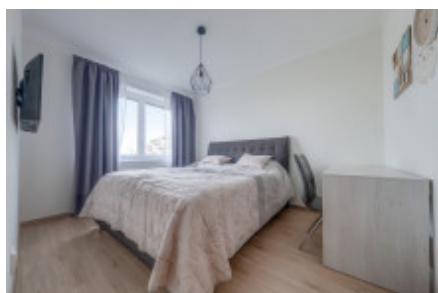

Sale flat 3+kk, 65 m² - Padovská, Horní Měcholupy

ID	36233	Offer	Sale
Group	3+kk	Furnished	Furnished
Location	Padovská	Ownership	Personal
Usable area	65 m ²	Floor	2 - Floor
City	Prague	District	Horní Měcholupy
City district	Horní Měcholupy	Status	Realized