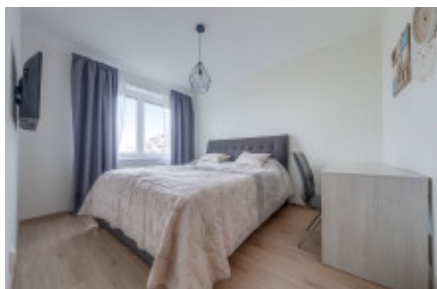

HOME
REAL
ESTATE

Sale flat 3+kk, 65 m² - Padovská, Horní Měcholupy

ID	36232	Offer	Sale
Group	3+kk	Furnished	Furnished
Location	Padovská	Ownership	Personal
Usable area	65 m ²	Floor	2 - Floor
City	Prague	District	Horní Měcholupy
City district	Horní Měcholupy	Status	Realized