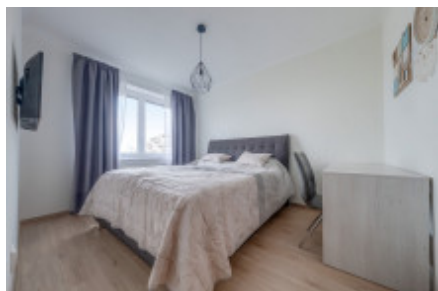

Sale flat 3+kk, 65 m² - Padovská, Horní Měcholupy

ID	36232	Offer	Sale
Group	3+kk	Furnished	Furnished
Location	Padovská	Ownership	Personal
Usable area	65 m ²	Floor	2 - Floor
City	Prague	District	Horní Měcholupy
City district	Horní Měcholupy	Status	Realized