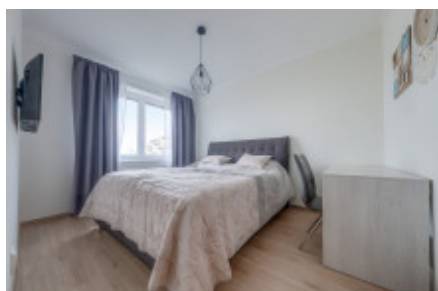

Sale flat 3+kk, 65 m² - Padovská, Horní Měcholupy

ID	36232	Offer	Sale
Group	3+kk	Furnished	Furnished
Location	Padovská	Ownership	Personal
Usable area	65 m ²	Floor	2 - Floor
City	Prague	District	Horní Měcholupy
City district	Horní Měcholupy	Status	Realized