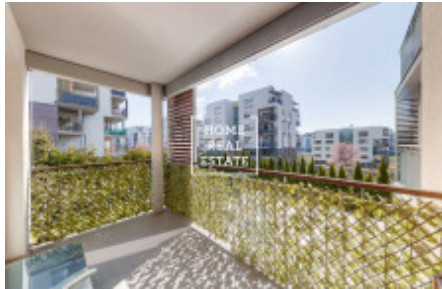

Sale flat 3+kk, 85 m2 - Nad Smetankou, Hrdlořezy

ID	36212	Offer	Sale
Group	3+kk	Furnished	unfurnished
Location	Nad Smetankou	Ownership	Personal
Usable area	85 m ²	Balcony	Balcony
Floor	1 - Floor	City	Prague
District	Hrdlořezy	City district	Hrdlořezy
Status	Realized		