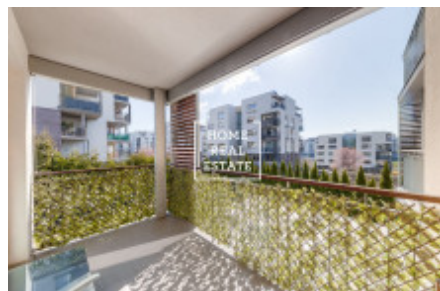

Sale flat 3+kk, 85 m² - Nad Smetankou, Hrdlořezy

ID	36212	Offer	Sale
Group	3+kk	Furnished	unfurnished
Location	Nad Smetankou	Ownership	Personal
Usable area	85 m ²	Balcony	Balcony
Floor	1 - Floor	City	Prague
District	Hrdlořezy	City district	Hrdlořezy
Status	Realized		