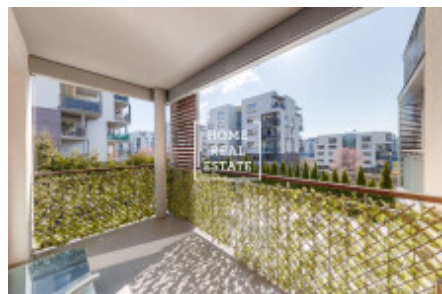

Sale flat 3+kk, 85 m² - Nad Smetankou, Hrdlořezy

ID	36212	Offer	Sale
Group	3+kk	Furnished	unfurnished
Location	Nad Smetankou	Ownership	Personal
Usable area	85 m ²	Balcony	Balcony
Floor	1 - Floor	City	Prague
District	Hrdlořezy	City district	Hrdlořezy
Status	Realized		