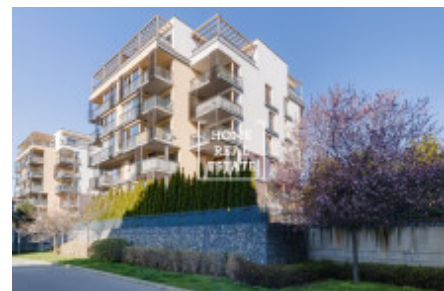

Sale flat 3+kk, 85 m² - Nad Smetankou, Hrdlořezy

ID	36212	Offer	Sale
Group	3+kk	Furnished	unfurnished
Location	Nad Smetankou	Ownership	Personal
Usable area	85 m ²	Balcony	Balcony
Floor	1 - Floor	City	Prague
District	Hrdlořezy	City district	Hrdlořezy
Status	Realized		