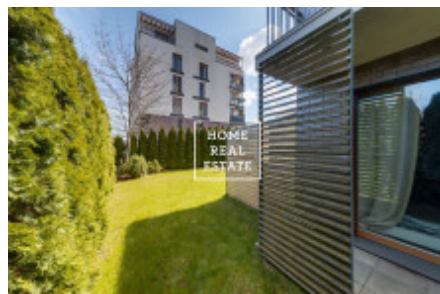

# Sale flat 4+kk, 85 m<sup>2</sup> - Nad Smetankou, Hrdlořezy

ID	<a href="#">36211</a>	Offer	Sale
Group	4+kk	Furnished	unfurnished
Location	Nad Smetankou	Ownership	Personal
Usable area	85 m <sup>2</sup>	Balcony	Balcony
Floor	1 - Floor	City	<a href="#">Prague</a>
District	<a href="#">Hrdlořezy</a>	City district	<a href="#">Hrdlořezy</a>
Status	Realized		