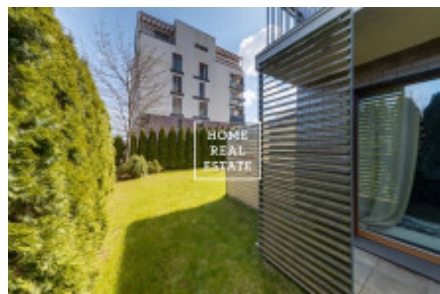

Sale flat 4+kk, 85 m² - Nad Smetankou, Hrdlořezy

ID	36211	Offer	Sale
Group	4+kk	Furnished	unfurnished
Location	Nad Smetankou	Ownership	Personal
Usable area	85 m ²	Balcony	Balcony
Floor	1 - Floor	City	Prague
District	Hrdlořezy	City district	Hrdlořezy
Status	Realized		