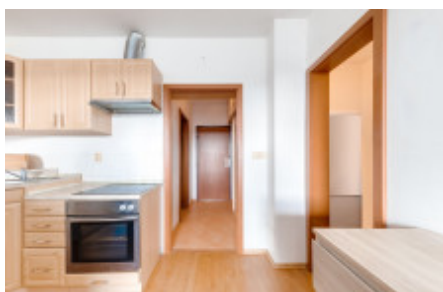

Sale flat 1+kk, 30 m2 - Hostivařská, Hostivař

ID	36202	Offer	Sale
Group	1+kk	Furnished	Furnished
Location	Hostivařská	Ownership	Personal
Usable area	30 m ²	Floor	6 - Floor
City	Prague	District	Hostivař
City district	Hostivař	Status	Realized