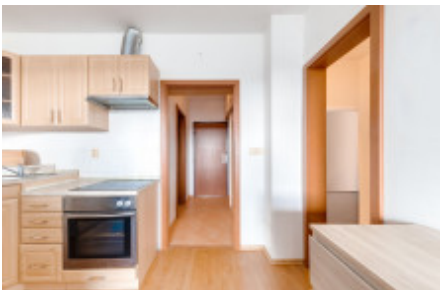

Sale flat 1+kk, 30 m² - Hostivařská, Hostivař

ID	36202	Offer	Sale
Group	1+kk	Furnished	Furnished
Location	Hostivařská	Ownership	Personal
Usable area	30 m ²	Floor	6 - Floor
City	Prague	District	Hostivař
City district	Hostivař	Status	Realized