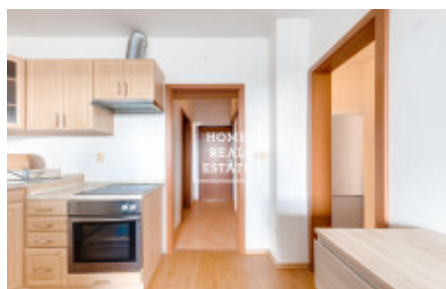

## Rent flat 1+kk, 30 m<sup>2</sup> - Hostivařská, Hostivař

ID	<a href="#">36201</a>	Offer	Rental
Group	1+kk	Furnished	Furnished
Location	Hostivařská	Ownership	Personal
Usable area	30 m <sup>2</sup>	Floor	6 - Floor
City	<a href="#">Prague</a>	District	<a href="#">Hostivař</a>
City district	<a href="#">Hostivař</a>	Status	Realized