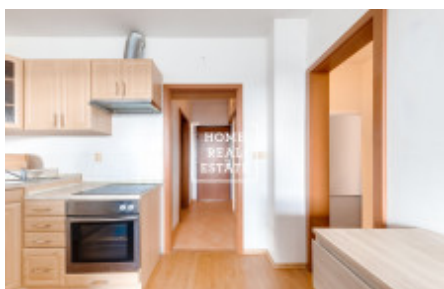

HOME
REAL
ESTATE

Rent flat 1+kk, 30 m² - Hostivařská, Hostivař

ID	36201	Offer	Rental
Group	1+kk	Furnished	Furnished
Location	Hostivařská	Ownership	Personal
Usable area	30 m ²	Floor	6 - Floor
City	Prague	District	Hostivař
City district	Hostivař	Status	Realized