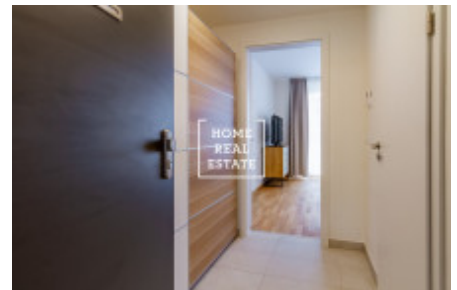

## Rent flat 1+kk, 37 m<sup>2</sup> - Smržových, Vysočany

|             |                          |           |                        |
|-------------|--------------------------|-----------|------------------------|
| ID          | <a href="#">36176</a>    | Offer     | Rental                 |
| Group       | 1+kk                     | Furnished | Furnished              |
| Location    | Smržových                | Ownership | Personal               |
| Usable area | 37 m <sup>2</sup>        | City      | <a href="#">Prague</a> |
| District    | <a href="#">Vysočany</a> | Status    | Realized               |