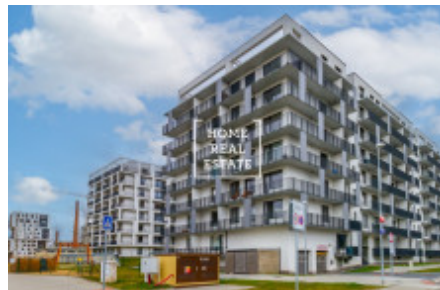

## Rent flat 1+kk, 37 m<sup>2</sup> - Smržových, Vysočany

|             |                          |           |                        |
|-------------|--------------------------|-----------|------------------------|
| ID          | <a href="#">36176</a>    | Offer     | Rental                 |
| Group       | 1+kk                     | Furnished | Furnished              |
| Location    | Smržových                | Ownership | Personal               |
| Usable area | 37 m <sup>2</sup>        | City      | <a href="#">Prague</a> |
| District    | <a href="#">Vysočany</a> | Status    | Realized               |