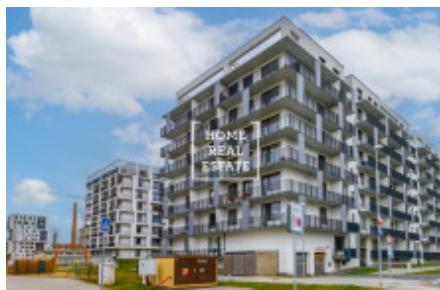

Rent flat 1+kk, 37 m² - Smržových, Vysočany

ID	36175	Offer	Rental
Group	1+kk	Furnished	Furnished
Location	Smržových	Ownership	Personal
Usable area	37 m ²	City	Prague
District	Vysočany	Status	Realized