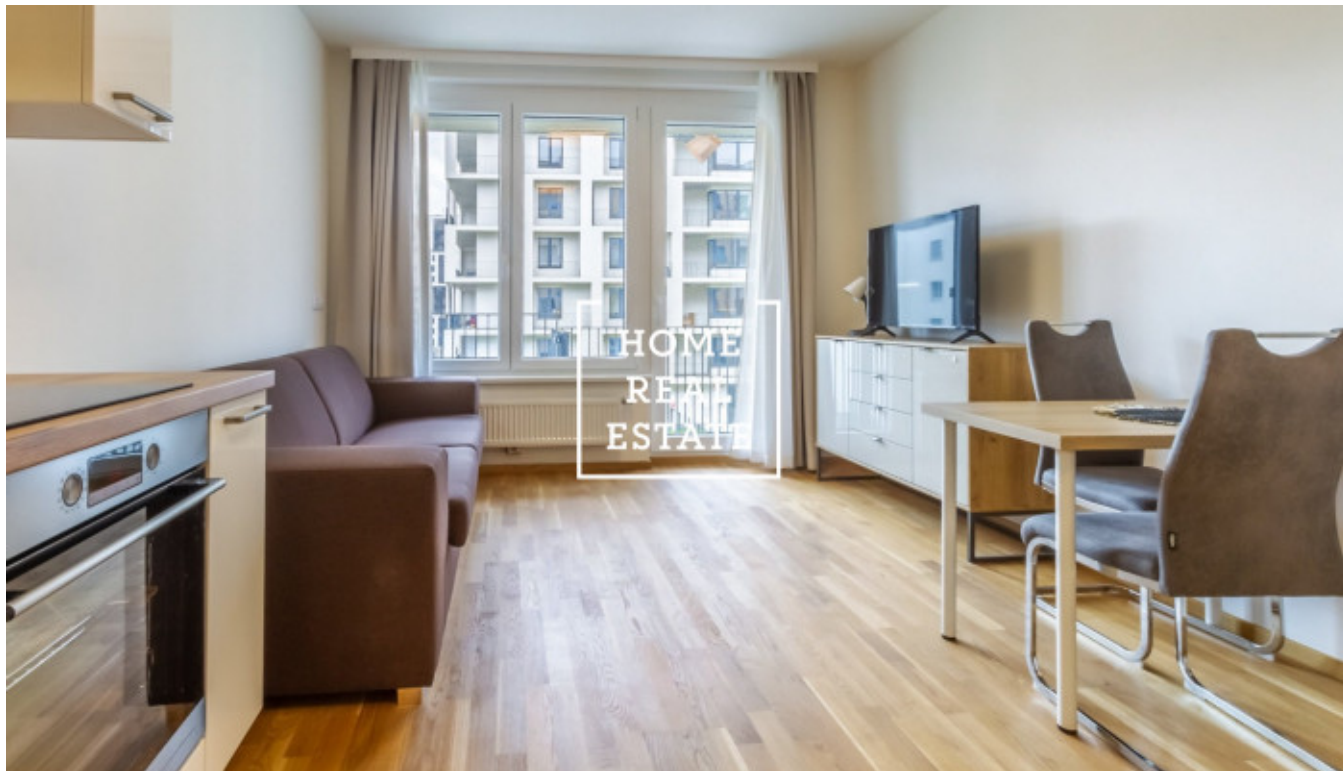

HOME
REAL
ESTATE

Rent flat 1+kk, 37 m² - Smržových, Vysočany

ID	36175	Offer	Rental
Group	1+kk	Furnished	Furnished
Location	Smržových	Ownership	Personal
Usable area	37 m ²	City	Prague
District	Vysočany	Status	Realized