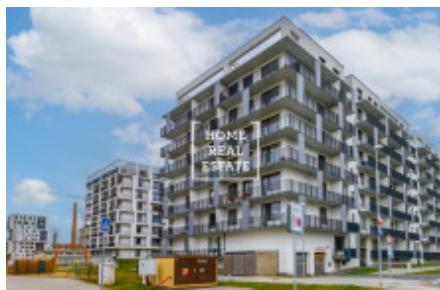

HOME
REAL
ESTATE

Rent flat 1+kk, 37 m² - Smržových, Vysočany

ID	36175	Offer	Rental
Group	1+kk	Furnished	Furnished
Location	Smržových	Ownership	Personal
Usable area	37 m ²	City	Prague
District	Vysočany	Status	Realized