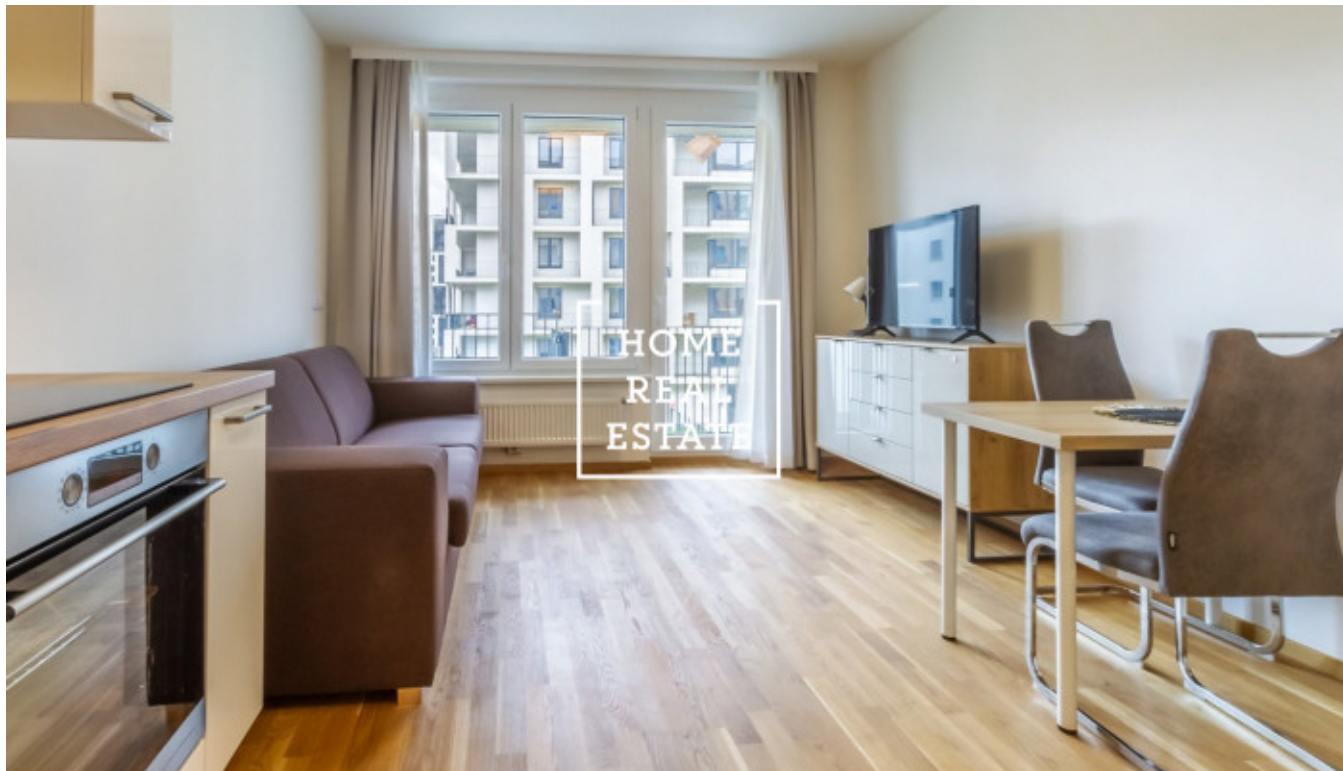

Rent flat 1+kk, 37 m² - Smržových, Vysočany

ID	36175	Offer	Rental
Group	1+kk	Furnished	Furnished
Location	Smržových	Ownership	Personal
Usable area	37 m ²	City	Prague
District	Vysočany	Status	Realized