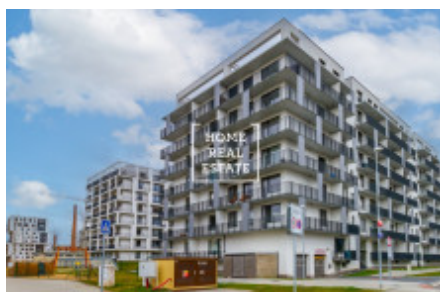

HOME
REAL
ESTATE

Rent flat 1+kk, 37 m² - Smržových, Vysočany

ID	36175	Offer	Rental
Group	1+kk	Furnished	Furnished
Location	Smržových	Ownership	Personal
Usable area	37 m ²	City	Prague
District	Vysočany	Status	Realized