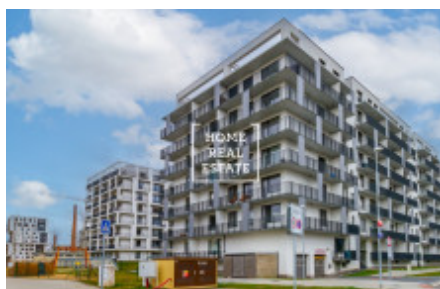

HOME
REAL
ESTATE

Rent flat 1+kk, 37 m² - Smržových, Vysočany

ID	36175	Offer	Rental
Group	1+kk	Furnished	Furnished
Location	Smržových	Ownership	Personal
Usable area	37 m ²	City	Prague
District	Vysočany	Status	Realized