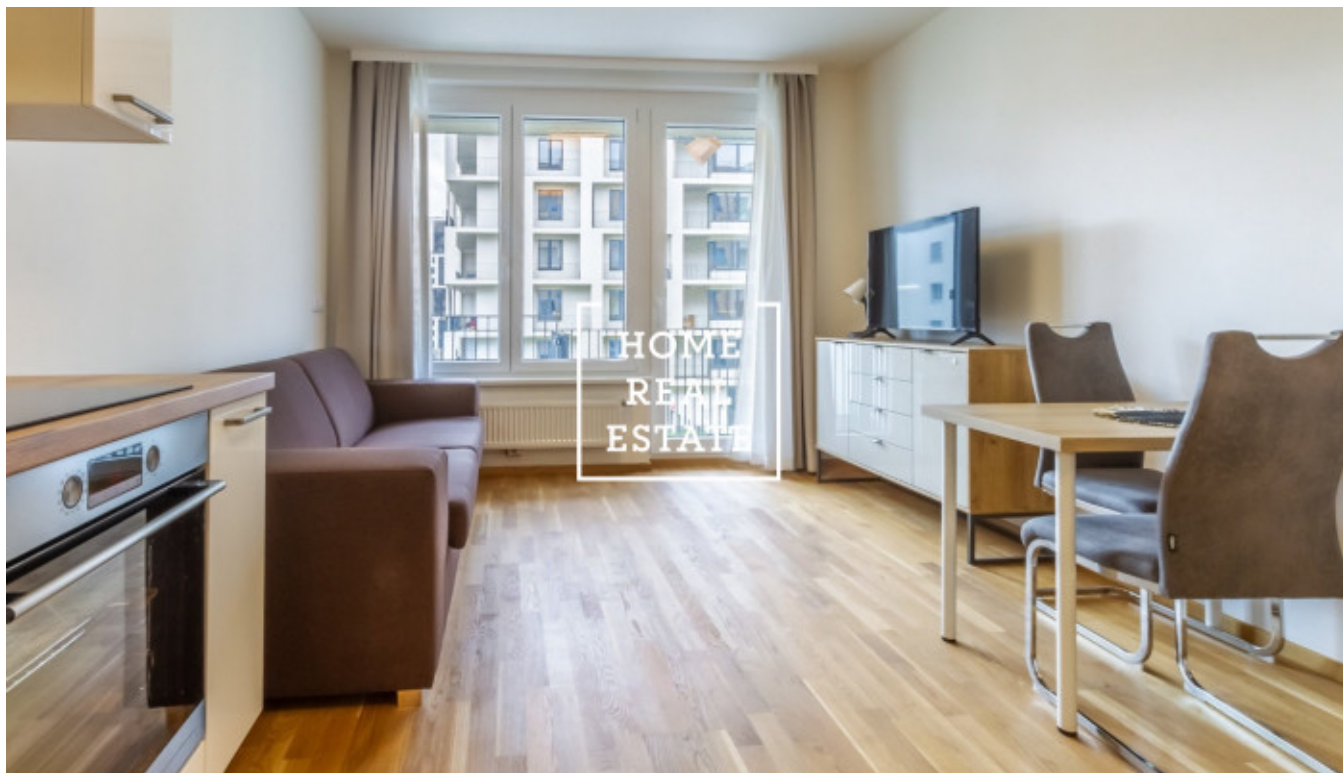

HOME
REAL
ESTATE

Rent flat 1+kk, 37 m² - Smržových, Vysočany

ID	36175	Offer	Rental
Group	1+kk	Furnished	Furnished
Location	Smržových	Ownership	Personal
Usable area	37 m ²	City	Prague
District	Vysočany	Status	Realized