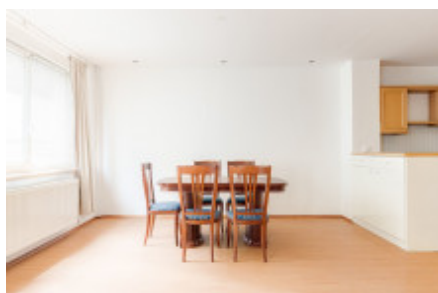

Sale commercial accommodation, 155 m² - Eliášova, Bubeneč

ID	36173	Offer	Sale
Group	Accommodation	Furnished	Partially furnished
Location	Eliášova	Usable area	155 m ²
Floor	1 - Floor	City	Prague
District	Bubeneč	City district	Bubeneč
Status	Realized		