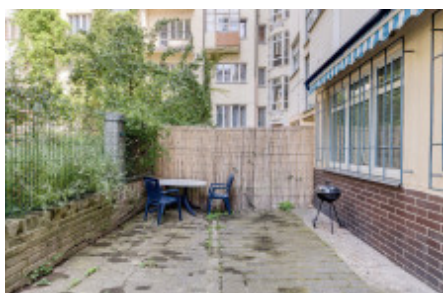

Sale commercial accommodation, 155 m² - Eliášova, Bubeneč

ID	36173	Offer	Sale
Group	Accommodation	Furnished	Partially furnished
Location	Eliášova	Usable area	155 m ²
Floor	1 - Floor	City	Prague
District	Bubeneč	City district	Bubeneč
Status	Realized		