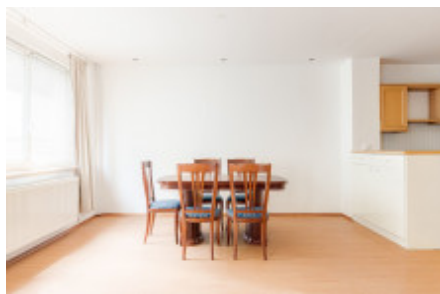

Sale commercial accommodation, 155 m² - Eliášova, Bubeneč

ID	36173	Offer	Sale
Group	Accommodation	Furnished	Partially furnished
Location	Eliášova	Usable area	155 m ²
Floor	1 - Floor	City	Prague
District	Bubeneč	City district	Bubeneč
Status	Realized		