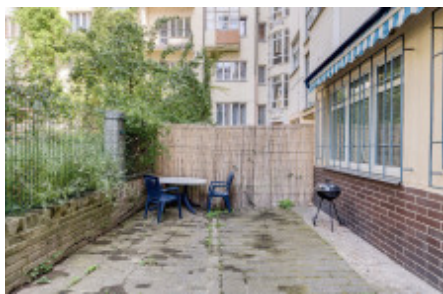

Sale commercial accommodation, 155 m² - Eliášova, Bubeneč

ID	36173	Offer	Sale
Group	Accommodation	Furnished	Partially furnished
Location	Eliášova	Usable area	155 m ²
Floor	1 - Floor	City	Prague
District	Bubeneč	City district	Bubeneč
Status	Realized		