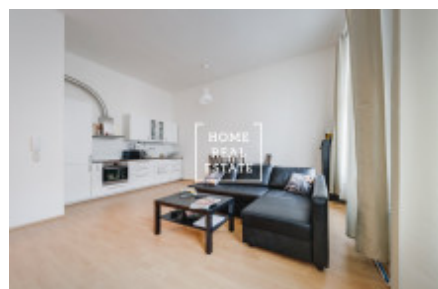

HOME
REAL
ESTATE

Sale flat 2+kk, 62 m² - Světova, Libeň

ID	36163	Offer	Sale
Group	2+kk	Furnished	Furnished
Location	Světova	Ownership	Personal
Usable area	62 m ²	Floor	3 - Floor
City	Prague	District	Libeň
City district	Libeň	Status	Realized