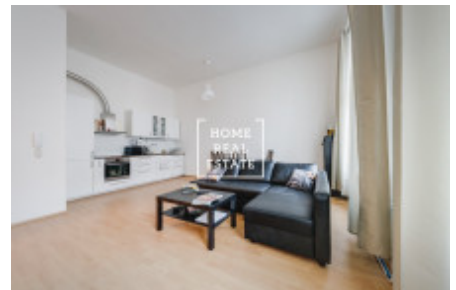

Sale flat 2+kk, 62 m2 - Světova, Libeň

ID	36163	Offer	Sale
Group	2+kk	Furnished	Furnished
Location	Světova	Ownership	Personal
Usable area	62 m ²	Floor	3 - Floor
City	Prague	District	Libeň
City district	Libeň	Status	Realized