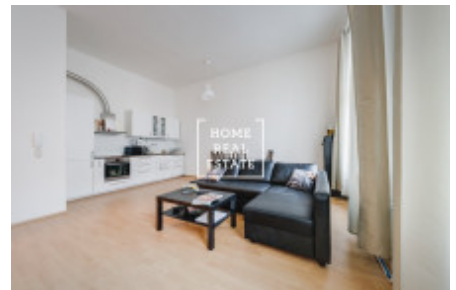

## Sale flat 2+kk, 62 m2 - Světova, Libeň

ID	<a href="#">36163</a>	Offer	Sale
Group	2+kk	Furnished	Furnished
Location	Světova	Ownership	Personal
Usable area	62 m <sup>2</sup>	Floor	3 - Floor
City	<a href="#">Prague</a>	District	<a href="#">Libeň</a>
City district	<a href="#">Libeň</a>	Status	Realized