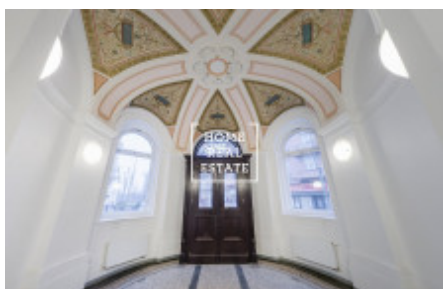

HOME
REAL
ESTATE

Sale flat 2+kk, 62 m² - Světova, Libeň

ID	36163	Offer	Sale
Group	2+kk	Furnished	Furnished
Location	Světova	Ownership	Personal
Usable area	62 m ²	Floor	3 - Floor
City	Prague	District	Libeň
City district	Libeň	Status	Realized