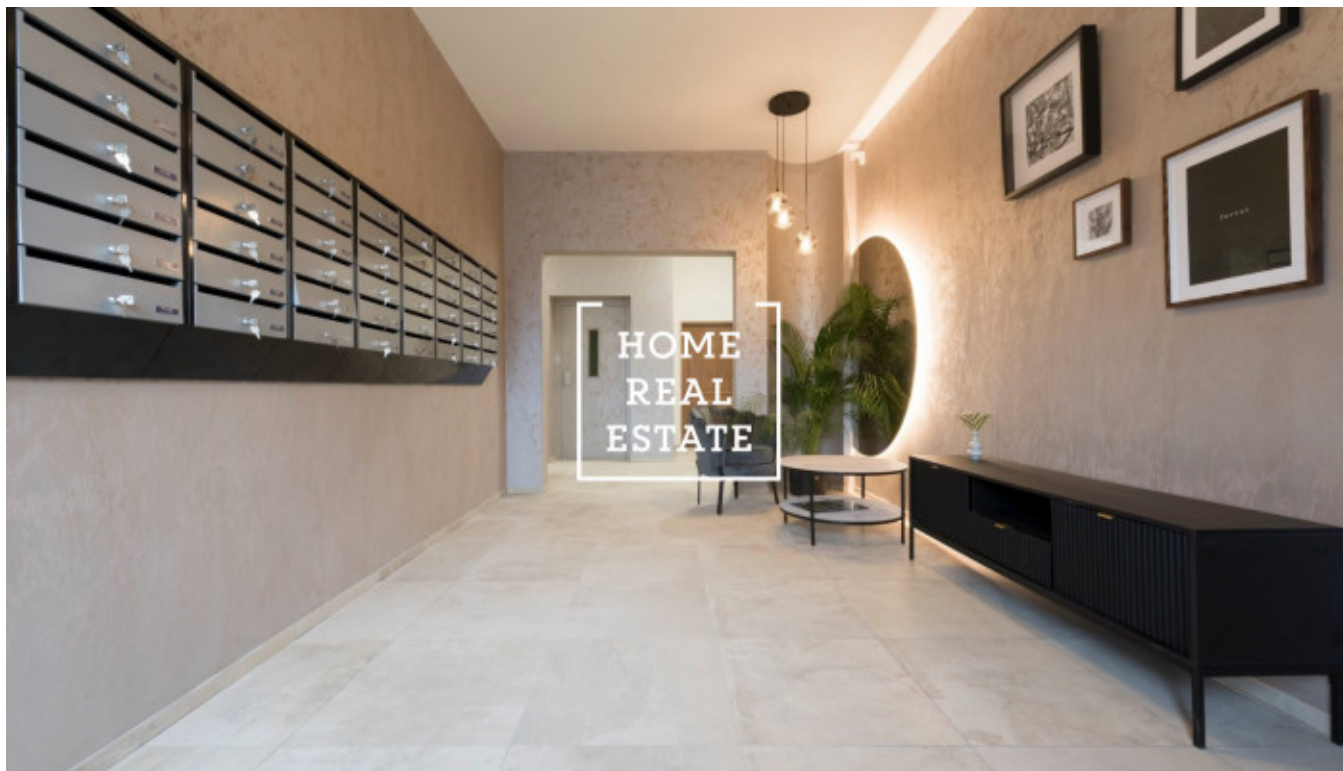

## Sale flat 1+kk, 17 m<sup>2</sup> - Prosecká, Prosek

ID	<a href="#">36140</a>	Offer	Sale
Group	1+kk	Furnished	unfurnished
Location	Prosecká	Ownership	Personal
Usable area	17 m <sup>2</sup>	City	<a href="#">Prague</a>
District	<a href="#">Prosek</a>	City district	<a href="#">Libeň</a>
Status	Realized		