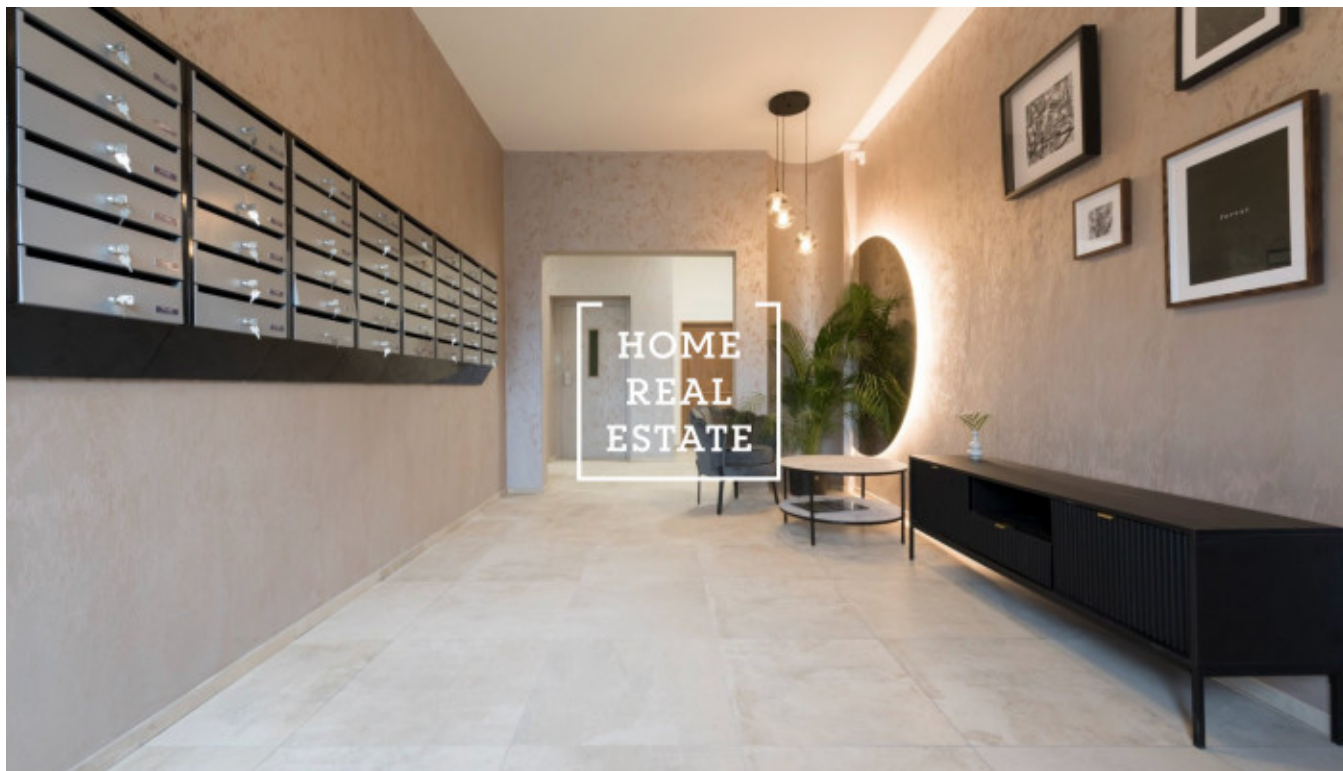

HOME
REAL
ESTATE

Sale flat 1+kk, 17 m² - Prosecká, Prosek

ID	36140	Offer	Sale
Group	1+kk	Furnished	unfurnished
Location	Prosecká	Ownership	Personal
Usable area	17 m ²	City	Prague
District	Prosek	City district	Libeň
Status	Realized		