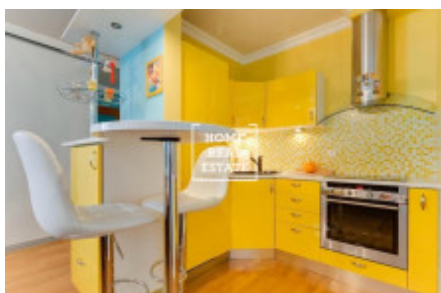

HOME
REAL
ESTATE

Sale flat 2+kk, 52 m² - Karla Engliše, Smíchov

| | | | |
|-------------|-------------------------|---------------|-------------------------|
| ID | 36129 | Offer | Sale |
| Group | 2+kk | Furnished | Furnished |
| Location | Karla Engliše | Ownership | Personal |
| Usable area | 52 m ² | City | Prague |
| District | Smíchov | City district | Smíchov |
| Status | Realized | | |