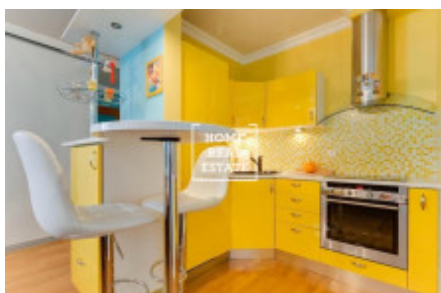

HOME
REAL
ESTATE

Sale flat 2+kk, 52 m² - Karla Engliše, Smíchov

ID	36129	Offer	Sale
Group	2+kk	Furnished	Furnished
Location	Karla Engliše	Ownership	Personal
Usable area	52 m ²	City	Prague
District	Smíchov	City district	Smíchov
Status	Realized		