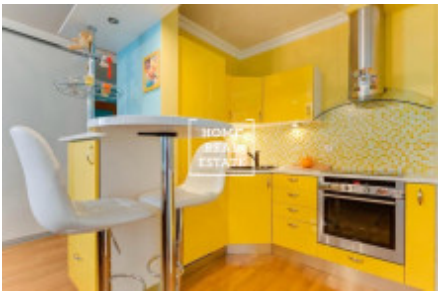

HOME
REAL
ESTATE

Sale flat 2+kk, 52 m² - Karla Engliše, Smíchov

ID	36129	Offer	Sale
Group	2+kk	Furnished	Furnished
Location	Karla Engliše	Ownership	Personal
Usable area	52 m ²	City	Prague
District	Smíchov	City district	Smíchov
Status	Realized		