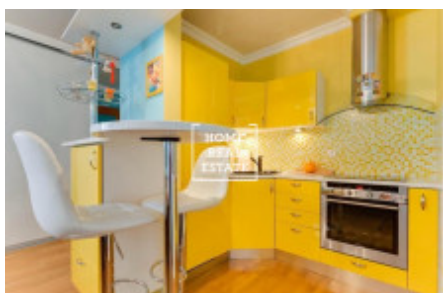

HOME
REAL
ESTATE

Sale flat 2+kk, 52 m² - Karla Engliše, Smíchov

ID	36129	Offer	Sale
Group	2+kk	Furnished	Furnished
Location	Karla Engliše	Ownership	Personal
Usable area	52 m ²	City	Prague
District	Smíchov	City district	Smíchov
Status	Realized		