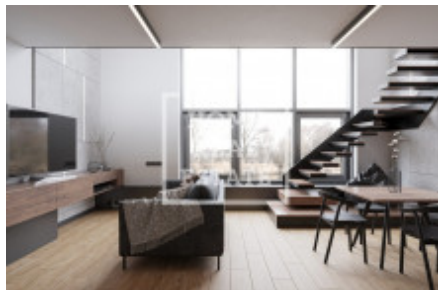

Sale flat 2+kk, 61 m2 - Pod vinicí, Modřany

ID	36125	Offer	Sale
Group	2+kk	Location	Pod vinicí
Ownership	Personal	Usable area	61 m ²
Balcony	Balcony	Floor	4 - Floor
City	Prague	District	Modřany
City district	Modřany	Status	Realized