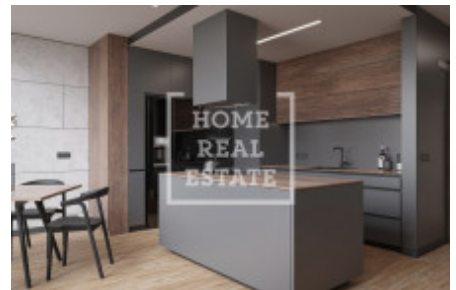

Sale flat 2+kk, 61 m2 - Pod vinicí, Modřany

ID	36125	Offer	Sale
Group	2+kk	Location	Pod vinicí
Ownership	Personal	Usable area	61 m ²
Balcony	Balcony	Floor	4 - Floor
City	Prague	District	Modřany
City district	Modřany	Status	Realized