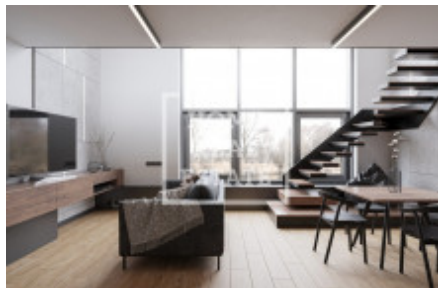

Sale flat 2+kk, 61 m2 - Pod vinicí, Modřany

ID	36125	Offer	Sale
Group	2+kk	Location	Pod vinicí
Ownership	Personal	Usable area	61 m ²
Balcony	Balcony	Floor	4 - Floor
City	Prague	District	Modřany
City district	Modřany	Status	Realized