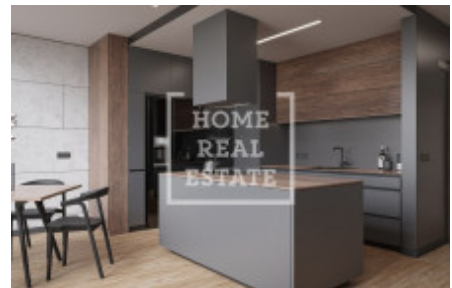

Sale flat 2+kk, 61 m2 - Pod vinicí, Modřany

ID	36125	Offer	Sale
Group	2+kk	Location	Pod vinicí
Ownership	Personal	Usable area	61 m ²
Balcony	Balcony	Floor	4 - Floor
City	Prague	District	Modřany
City district	Modřany	Status	Realized