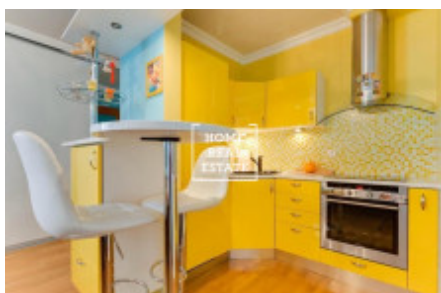

HOME
REAL
ESTATE

Sale flat 2+kk, 52 m² - Karla Engliše, Smíchov

ID	36123	Offer	Sale
Group	2+kk	Furnished	Furnished
Location	Karla Engliše	Ownership	Personal
Usable area	52 m²	City	Prague
District	Smíchov	City district	Smíchov
Status	Realized