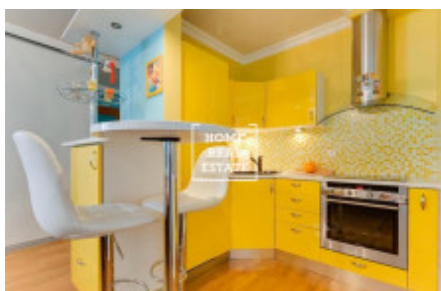

HOME
REAL
ESTATE

Sale flat 2+kk, 52 m² - Karla Engliše, Smíchov

ID	36123	Offer	Sale
Group	2+kk	Furnished	Furnished
Location	Karla Engliše	Ownership	Personal
Usable area	52 m ²	City	Prague
District	Smíchov	City district	Smíchov
Status	Realized		