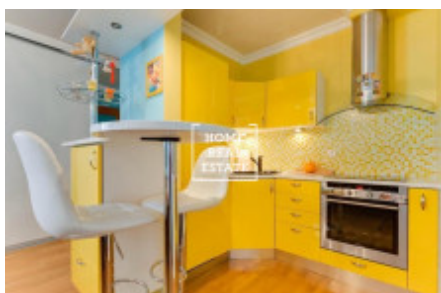

## Sale flat 2+kk, 52 m<sup>2</sup> - Karla Engliše, Smíchov

ID	<a href="#">36123</a>	Offer	Sale
Group	2+kk	Furnished	Furnished
Location	Karla Engliše	Ownership	Personal
Usable area	52 m <sup>2</sup>	City	<a href="#">Prague</a>
District	<a href="#">Smíchov</a>	City district	<a href="#">Smíchov</a>
Status	Realized		