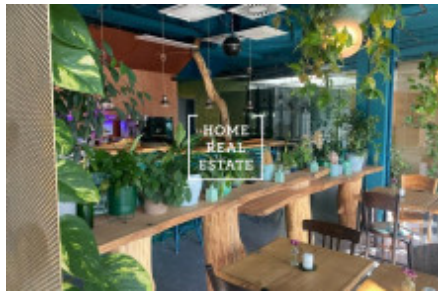

ID	36096	Offer	Rental
Group	Restaurant	Furnished	unfurnished
Location	Kobrova	Usable area	366 m²
Floor	0 - Floor	City	Prague
District	Smíchov	City district	Smíchov
Status	Realized