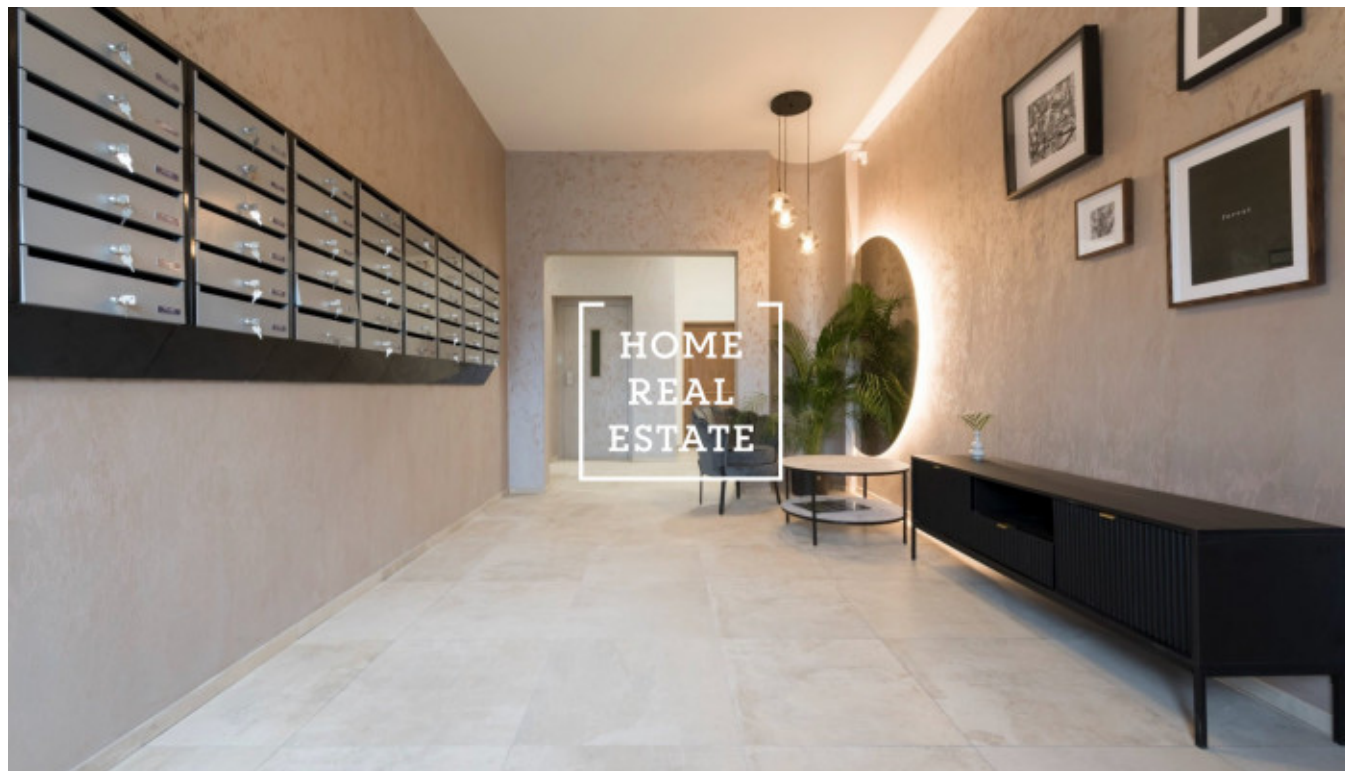

HOME
REAL
ESTATE

Sale flat 1+kk, 17 m² - Prosecká, Prosek

ID	36087	Offer	Sale
Group	1+kk	Furnished	unfurnished
Location	Prosecká	Ownership	Personal
Usable area	17 m ²	City	Prague
District	Prosek	City district	Libeň
Status	Realized		