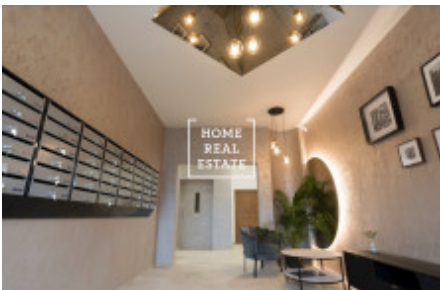

Sale flat 1+kk, 21 m² - Prosecká, Prosek

ID	36084	Offer	Sale
Group	1+kk	Furnished	unfurnished
Location	Prosecká	Ownership	Personal
Usable area	21 m ²	City	Prague
District	Prosek	City district	Libeň
Status	Realized		