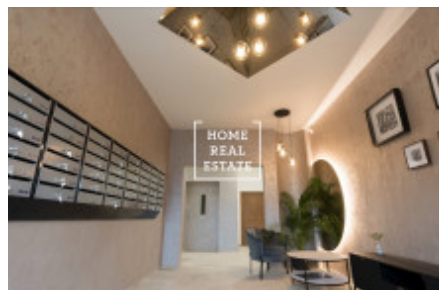

Sale flat 1+kk, 20 m2 - Prosecká,

ID	36082	Offer	Sale
Group	1+kk	Furnished	unfurnished
Location	Prosecká	Ownership	Personal
Usable area	20 m ²	City	Prague
City district	Libeň	Status	Realized