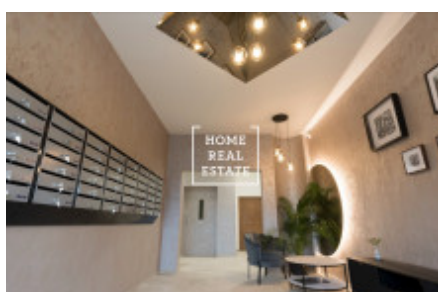

## Sale flat 1+kk, 20 m2 - Prosecká,

ID	<a href="#">36082</a>	Offer	Sale
Group	1+kk	Furnished	unfurnished
Location	Prosecká	Ownership	Personal
Usable area	20 m <sup>2</sup>	City	<a href="#">Prague</a>
City district	<a href="#">Libeň</a>	Status	Realized