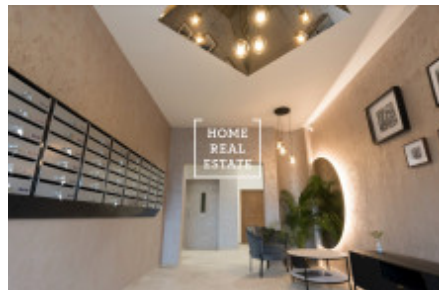

## Sale flat 1+kk, 20 m2 - Prosecká,

ID	<a href="#">36082</a>	Offer	Sale
Group	1+kk	Furnished	unfurnished
Location	Prosecká	Ownership	Personal
Usable area	20 m <sup>2</sup>	City	<a href="#">Prague</a>
City district	<a href="#">Libeň</a>	Status	Realized