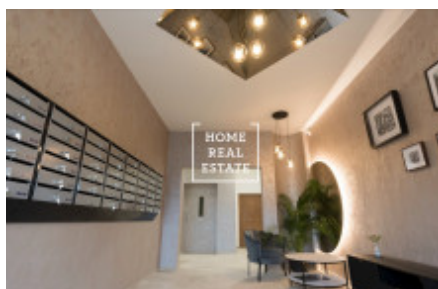

Sale flat 1+kk, 20 m2 - Prosecká,

ID	36082	Offer	Sale
Group	1+kk	Furnished	unfurnished
Location	Prosecká	Ownership	Personal
Usable area	20 m ²	City	Prague
City district	Libeň	Status	Realized