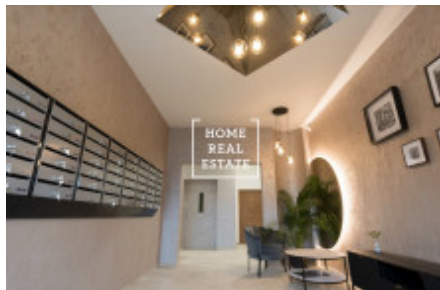

Sale flat 2+kk, 28 m² - Prosecká, Prosek

ID	36080	Offer	Sale
Group	2+kk	Furnished	unfurnished
Location	Prosecká	Ownership	Personal
Usable area	28 m ²	City	Prague
District	Prosek	City district	Libeň
Status	Realized		