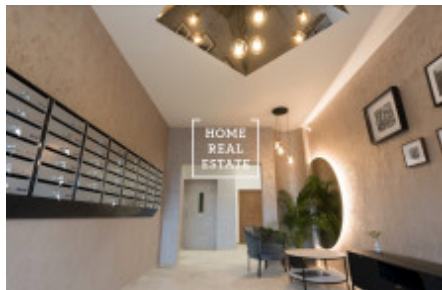

Sale flat 2+kk, 28 m² - Prosecká, Prosek

ID	36080	Offer	Sale
Group	2+kk	Furnished	unfurnished
Location	Prosecká	Ownership	Personal
Usable area	28 m ²	City	Prague
District	Prosek	City district	Libeň
Status	Realized		