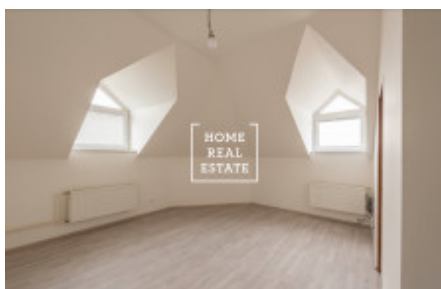

HOME
REAL
ESTATE

Sale flat 1+kk, 22 m² - Prosecká, Prosek

ID	36077	Offer	Sale
Group	1+kk	Furnished	unfurnished
Location	Prosecká	Ownership	Personal
Usable area	22 m ²	City	Prague
District	Prosek	City district	Libeň
Status	Realized		