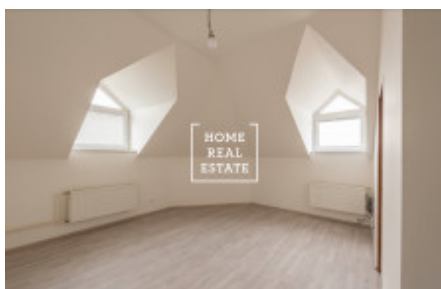

Sale flat 1+kk, 22 m² - Prosecká, Prosek

ID	36077	Offer	Sale
Group	1+kk	Furnished	unfurnished
Location	Prosecká	Ownership	Personal
Usable area	22 m ²	City	Prague
District	Prosek	City district	Libeň
Status	Realized		