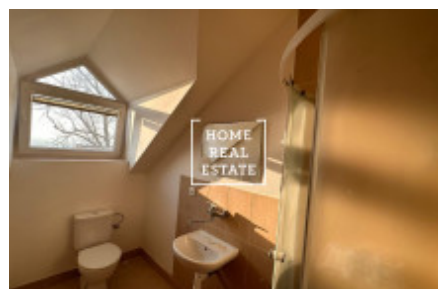

Sale flat 1+kk, 22 m² - Prosecká, Prosek

ID	36077	Offer	Sale
Group	1+kk	Furnished	unfurnished
Location	Prosecká	Ownership	Personal
Usable area	22 m ²	City	Prague
District	Prosek	City district	Libeň
Status	Realized		